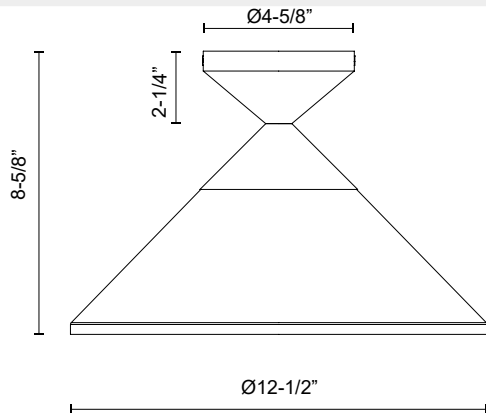

WWW.ALORAMOOD.COM