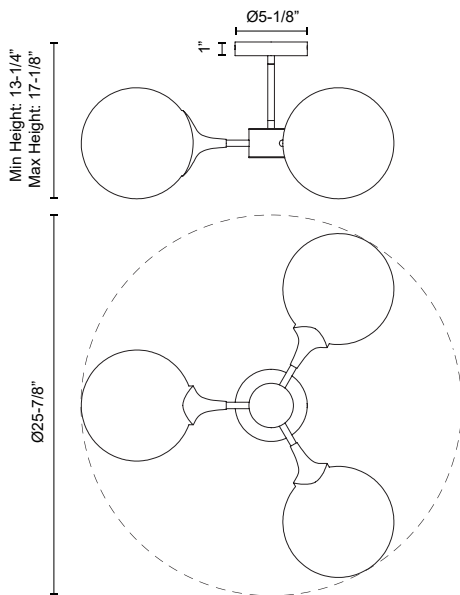

alora mood

P. 1.855.855.8926

CANADA: 102-19028 27th Ave. - Surrey, BC V3Z 5T1

USA: 3035 E. Lone Mountain Rd - Las Vegas, NV, 89081

NOUVEAU SF505326MBOP

FIXTURE DIMENSIONS	D25-7/8" x H17-1/8"
LAMP TYPE	E26
MAX WATTAGE	40W
BULB QTY	3
BULBS INCLUDED	No
RECOMMENDED BULB TYPE	A19
VOLTAGE	120V
GLASS DETAILS	Opal Glass
MATERIAL	Glass; Steel;
ROD LENGTH	4"; 6"; Three Selection - 10";
DIAMETER OF ROD	1/2"
MINIMUM HANG HEIGHT	11-1/8"
LOCATION	Dry
BARCODE	UPC 69175907852
CANOPY DIMENSIONS	D5-1/8" x H1"
FINISH OPTION(S)	Opal Matte Glass; Matte Black;
BRAND	Alora Mood

[D - Diameter, L - Length, W - Width, H - Height, E - Extension]

AVAILABLE FINISHES:

SF505326MBOP

*For complete warranty terms, please visit: www.aloralighting.com/warranty

Rods Included	
10"	1
6"	1
4"	1
QUANTITY	1 1 1