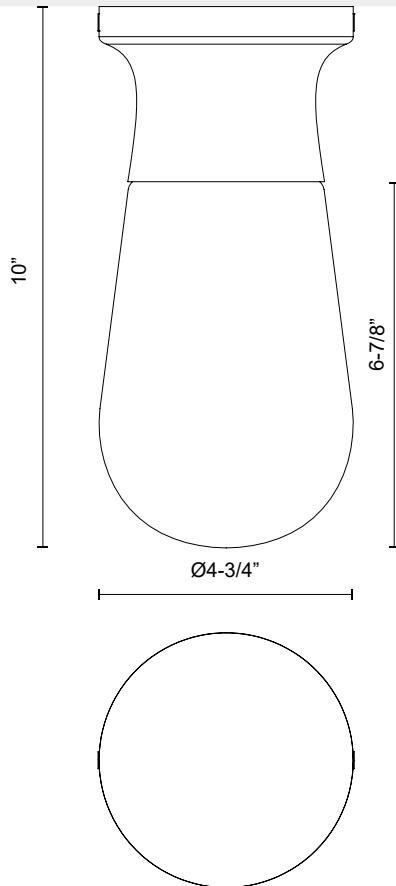

alora mood

P. 1.855.855.8926

CANADA: 19054 28TH Avenue Surrey - BC V3Z 6M3

USA: 3035 E. Lone Mountain Rd - Las Vegas, NV, 89081

MARCEL SF464001

FIXTURE DIMENSIONS	D4-3/4" x H10"
GLASS DETAILS	Clear Glass
LAMP TYPE	E26
WATTAGE	1 x 60W
MAX WATTAGE	60W
BULB QTY	1
BULBS INCLUDED	No
VOLTAGE	120V
MATERIAL	Steel
LOCATION	Dry
BRAND	Alora Mood

[D - Diameter, L - Length, W - Width, H - Height, E - Extension]

AVAILABLE FINISHES:

SF464001CH
Chrome

SF464001AG
Aged Gold

SF464001MB
Matte Black

*For complete warranty terms, please visit: www.aloralighting.com/warranty