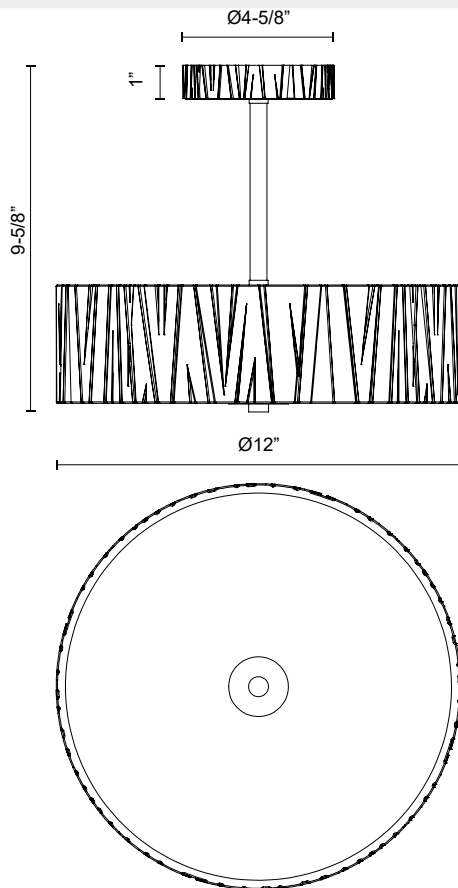

KENSINGTON SF361212

FIXTURE DIMENSIONS	D12" x H9-5/8"
LIGHT SOURCE	AC LED
WATTAGE	32W
TOTAL LUMENS	2400lm
DELIVERED LUMENS	1200lm*
VOLTAGE	120V
COLOR TEMPERATURE	2700K
CRI (RA)	90CRI
DIMMABLE	Yes, ELV Dimmer (Not Included)
GLASS DETAILS	Frosted Glass
MATERIAL	Steel
LOCATION	Dry
CEC TITLE 24 JA8	Yes, JA8-19
CANOPY DIMENSIONS	D4-5/8" x H1"
BRAND	Alora

[D - Diameter, L - Length, W - Width, H - Height, E - Extension]

AVAILABLE FINISHES:

SF361212UB
Urban Bronze

SF361212VB
Vintage Brass

*For complete warranty terms, please visit: www.aloralighting.com/warranty