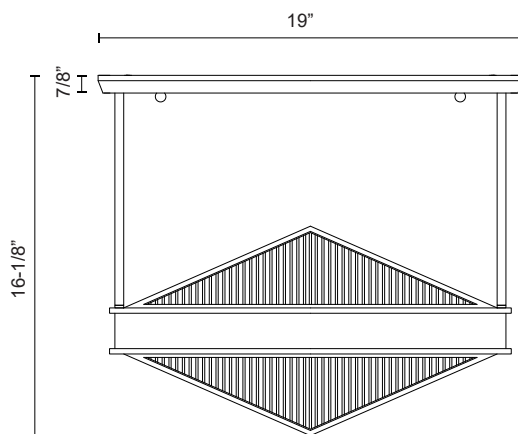

CAIRO SF332919

FIXTURE DIMENSIONS	L19" x W19" x H16-1/8"
LAMP TYPE	E26
MAX WATTAGE	60W
BULB QTY	4
BULBS INCLUDED	No
VOLTAGE	120V
GLASS DETAILS	Clear Ribbed Glass
MATERIAL	Steel
ILLUMINATION DIRECTION	Up/Down
INSTALL OPTIONS	Ceiling Only
LOCATION	Dry
CANOPY DIMENSIONS	L19" x W19" x H7/8"
BRAND	Alora

[D - Diameter, L - Length, W - Width, H - Height, E - Extension]

AVAILABLE FINISHES:

SF332919UBCR
Ribbed
Glass/Urban
Bronze

SF332919VBCR
Ribbed
Glass/Vintage
Brass

*For complete warranty terms, please visit: www.aloralighting.com/warranty