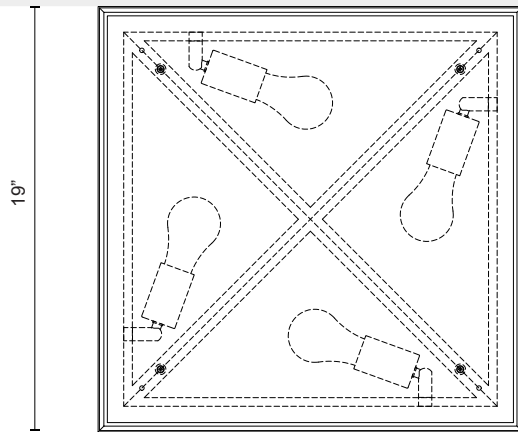

CAIRO SF332919

FIXTURE DIMENSIONS	L19" x W19" x H16-1/8"
LAMP TYPE	E26
MAX WATTAGE	60W
BULB QTY	4
BULBS INCLUDED	No
VOLTAGE	120V
GLASS DETAILS	Clear Ribbed Glass
MATERIAL	Steel
ILLUMINATION DIRECTION	Up/Down
INSTALL OPTIONS	Ceiling Only
LOCATION	Dry
CANOPY DIMENSIONS	L19" x W19" x H7/8"
BRAND	Alora

[D - Diameter, L - Length, W - Width, H - Height, E - Extension]

AVAILABLE FINISHES:

SF332919UBCR
Ribbed
Glass/Urban
Bronze

SF332919VBCR
Ribbed
Glass/Vintage
Brass

*For complete warranty terms, please visit: www.aloralighting.com/warranty