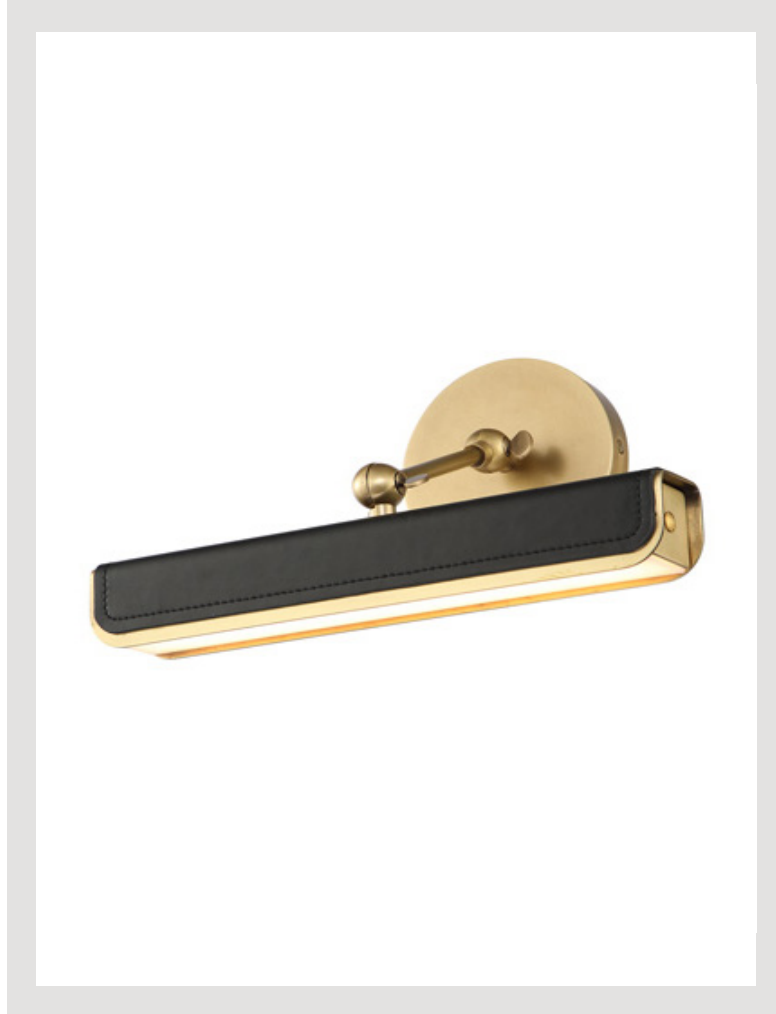

VALISE PICTURE

PL307912VBTL

FIXTURE DIMENSIONS	11.9"W x 1.6"H x x 7.3"E
HEIGHT FROM CENTER	2.4"
WEIGHT	-
GLASS	-
MATERIAL	Brass & Steel
CANOPY SIZE	4.8"D x 0.8"E
LAMPING	LED - details below
VOLTAGE	120V
WIRE / CORD LENGTH	
CORD TYPE	-
MINIMUM HANG HEIGHT	-
INSTALL OPTIONS	-
ADA COMPLIANT	-
CERTIFICATION	ETL
UPC	841387002467
PACKAGE SIZE	-
PACKAGE WEIGHT	-

[D - Diameter, L - Length, W - Width, H - Height, E - Extension]

AVAILABLE FINISHES:

LED INFO

WATTAGE	12W
LUMENS	500lm
COLOR TEMPERATURE	2700K
CRI	>90
DIMMABLE	YES

*For complete warranty terms, please visit:
www.aloralighting.com/warranty