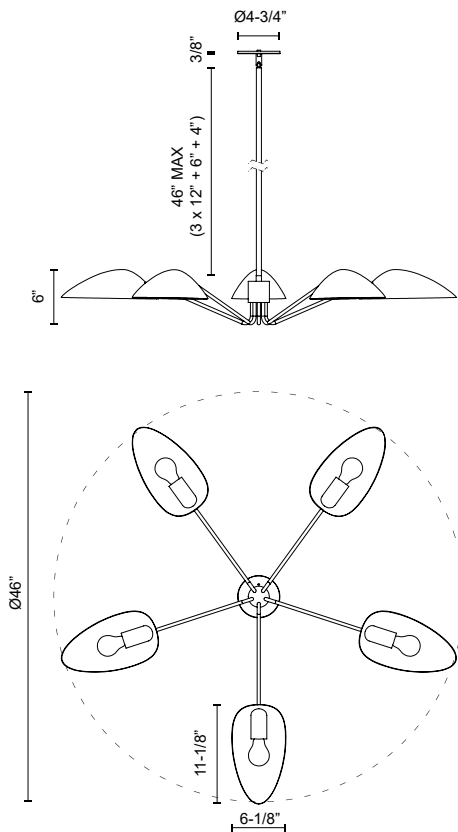

alora mood

P. 1.855.855.8926

CANADA: 102-19028 27th Ave. - Surrey, BC V3Z 5T1

USA: 3035 E. Lone Mountain Rd - Las Vegas, NV, 89081

OSCAR PD550545WHAG

FIXTURE DIMENSIONS	D46" x H5-1/8"
LAMP TYPE	E26
MAX WATTAGE	60W
BULB QTY	5
BULBS INCLUDED	No
RECOMMENDED BULB TYPE	A19
VOLTAGE	120V
SHADE DIMENSIONS	L11-1/8" x W6-1/8" x H3-1/4"
MATERIAL	Aluminum; Steel;
ROD LENGTH	46" Max (3x12" + 1x6" + 1x4")
DIAMETER OF ROD	1/2"
WIRE LENGTH	60"
MINIMUM HANG HEIGHT	12"
SLOPED CEILING ADAPTABLE	Yes, Up to 90 Degrees
LOCATION	Dry
BARCODE	UPC 69175907597
CANOPY DIMENSIONS	D4-3/4" x H3/8"
FINISH OPTION(S)	Aged Gold; White;
BRAND	Alora Mood

[D - Diameter, L - Length, W - Width, H - Height, E - Extension]

AVAILABLE FINISHES:

PD550545WHAG

*For complete warranty terms, please visit: www.aloralighting.com/warranty