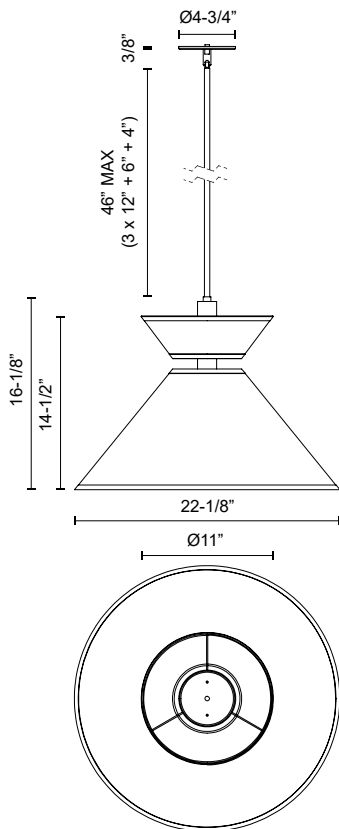

alora mood

P. 1.855.855.8926

CANADA: 102-19028 27th Ave. - Surrey, BC V3Z 5T1

USA: 3035 E. Lone Mountain Rd - Las Vegas, NV, 89081

CHAPELLE PD543022AGWL

FIXTURE DIMENSIONS	D22-1/8" x H16-1/8"
LAMP TYPE	E26
MAX WATTAGE	60W
BULB QTY	1
BULBS INCLUDED	No
RECOMMENDED BULB TYPE	A19
VOLTAGE	120V
SHADE DIMENSIONS	D22-1/8" x H10-1/8"
MATERIAL	Aluminum; Linen; Steel;
ROD LENGTH	46" Max (3x12" + 1x6" + 1x4")
DIAMETER OF ROD	1/2"
WIRE LENGTH	60"
MINIMUM HANG HEIGHT	18"
SLOPED CEILING ADAPTABLE	Yes, Up to 90 Degrees
LOCATION	Dry
BARCODE	UPC 69175907502
CANOPY DIMENSIONS	D4-3/4" x H3/8"
FINISH OPTION(S)	Aged Gold; WHITE LINEN;
BRAND	Alora Mood

[D - Diameter, L - Length, W - Width, H - Height, E - Extension]

AVAILABLE FINISHES:

PD543022AGWL

*For complete warranty terms, please visit: www.aloralighting.com/warranty