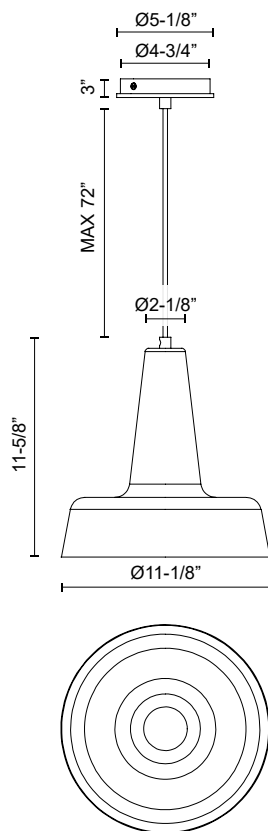

alora mood

P. 1.855.855.8926

CANADA: 102-19028 27th Ave. - Surrey, BC V3Z 5T1

USA: 3035 E. Lone Mountain Rd - Las Vegas, NV, 89081

JULIANA PD527811WH

FIXTURE DIMENSIONS	D11-1/8" x H11-5/8"
LAMP TYPE	E26
MAX WATTAGE	60W
BULB QTY	1
BULBS INCLUDED	No
RECOMMENDED BULB TYPE	A19
VOLTAGE	120V
SHADE DIMENSIONS	D11-1/8" x H11-1/8"
MATERIAL	Aluminum; Steel;
WIRE LENGTH	72"
MINIMUM HANG HEIGHT	16"
SLOPED CEILING ADAPTABLE	Yes
LOCATION	Dry
BARCODE	UPC 69175907408
CANOPY DIMENSIONS	D5-1/8" x H3"
FINISH OPTION(S)	White
BRAND	Alora Mood

[D - Diameter, L - Length, W - Width, H - Height, E - Extension]

AVAILABLE FINISHES:

PD527811WH

*For complete warranty terms, please visit: www.aloralighting.com/warranty