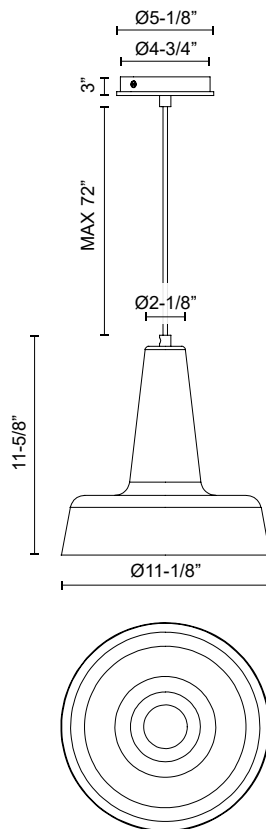

alora mood

P. 1.855.855.8926

CANADA: 102-19028 27th Ave. - Surrey, BC V3Z 5T1

USA: 3035 E. Lone Mountain Rd - Las Vegas, NV, 89081

JULIANA PD527811MB

FIXTURE DIMENSIONS	D11-1/8" x H11-5/8"
LAMP TYPE	E26
MAX WATTAGE	60W
BULB QTY	1
BULBS INCLUDED	No
RECOMMENDED BULB TYPE	A19
VOLTAGE	120V
SHADE DIMENSIONS	D11-1/8" x H11-1/8"
MATERIAL	Aluminum; Steel;
WIRE LENGTH	72"
MINIMUM HANG HEIGHT	16"
SLOPED CEILING ADAPTABLE	Yes
LOCATION	Dry
BARCODE	UPC 69175907407
CANOPY DIMENSIONS	D5-1/8" x H3"
FINISH OPTION(S)	Matte Black
BRAND	Alora Mood

[D - Diameter, L - Length, W - Width, H - Height, E - Extension]

AVAILABLE FINISHES:

PD527811MB

*For complete warranty terms, please visit: www.aloralighting.com/warranty