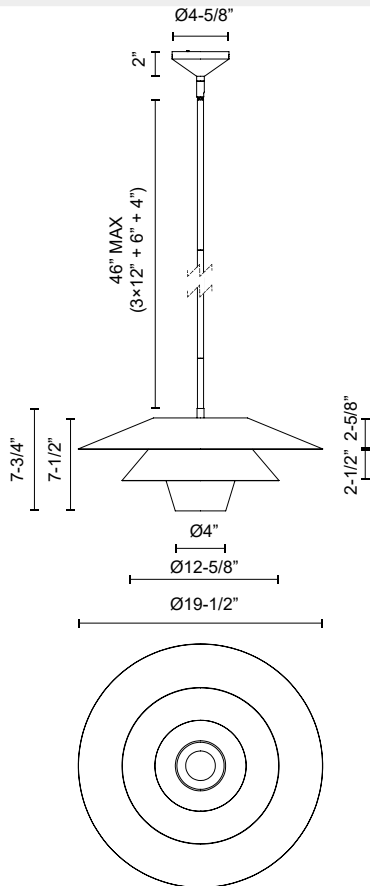

alora mood

P. 1.855.855.8926

CANADA: 19054 28TH Avenue Surrey - BC V3Z 6M3

USA: 3035 E. Lone Mountain Rd - Las Vegas, NV, 89081

TETSU PD475120

FIXTURE DIMENSIONS	D19-1/2" x H7-3/4"
GLASS DETAILS	Clear Glass
LAMP TYPE	E26
WATTAGE	1 x 60W
MAX WATTAGE	60W
BULB QTY	1
BULBS INCLUDED	No
VOLTAGE	120V
MATERIAL	Steel
ROD LENGTH	46" Max (3x12" + 1x6" + 1x4")
MINIMUM HANG HEIGHT	16"
SLOPED CEILING ADAPTABLE	Yes, Up to 45 Degrees
LOCATION	Dry
CANOPY DIMENSIONS	D4-5/8" x H2"
BRAND	Alora Mood

[D - Diameter, L - Length, W - Width, H - Height, E - Extension]

AVAILABLE FINISHES:

*For complete warranty terms, please visit: www.aloralighting.com/warranty

WWW.ALORAMOOD.COM