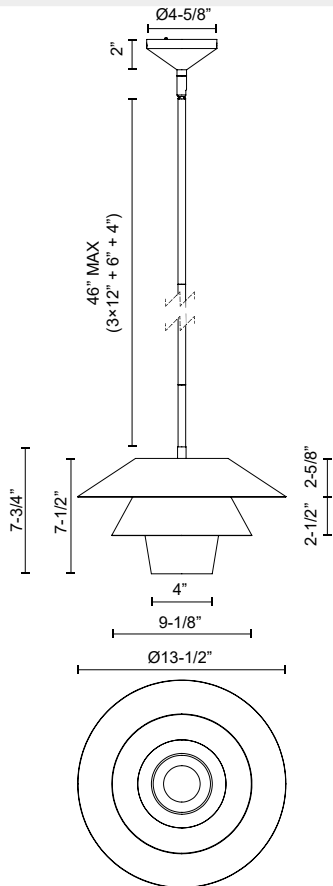

alora mood

P. 1.855.855.8926

CANADA: 19054 28TH Avenue Surrey - BC V3Z 6M3

USA: 3035 E. Lone Mountain Rd - Las Vegas, NV, 89081

TETSU PD475113

FIXTURE DIMENSIONS	D13-1/2" x H7-3/4"
GLASS DETAILS	Clear Glass
LAMP TYPE	E26
WATTAGE	1 x 60W
MAX WATTAGE	60W
BULB QTY	1
BULBS INCLUDED	No
VOLTAGE	120V
MATERIAL	Steel
ROD LENGTH	46" Max (3x12" + 1x6" + 1x4")
MINIMUM HANG HEIGHT	16"
SLOPED CEILING ADAPTABLE	Yes, Up to 45 Degrees
LOCATION	Dry
CANOPY DIMENSIONS	D4-5/8" x H2"
BRAND	Alora Mood

[D - Diameter, L - Length, W - Width, H - Height, E - Extension]

AVAILABLE FINISHES:

PD475113BGCL
Brushed
Gold/Clear Glass

PD475113MBCL
Matte Black/Clear
Glass

*For complete warranty terms, please visit: www.aloralighting.com/warranty