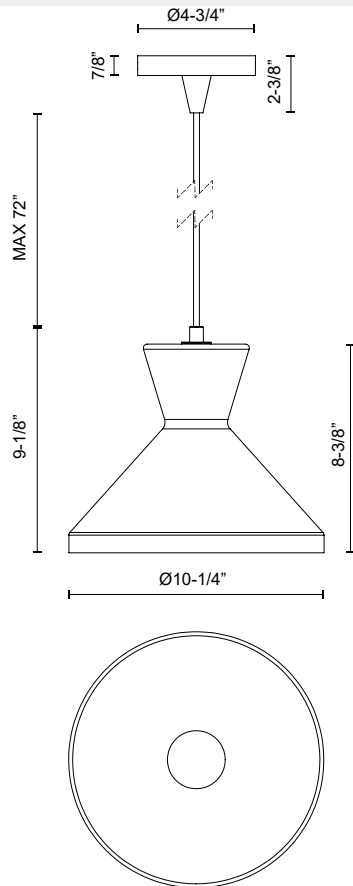

alora mood

P. 1.855.855.8926

CANADA: 19054 28TH Avenue Surrey - BC V3Z 6M3

USA: 3035 E. Lone Mountain Rd - Las Vegas, NV, 89081

BETTY PD473710

FIXTURE DIMENSIONS	D10-1/4" x H9-1/8"
GLASS DETAILS	Matte Opal Glass
LAMP TYPE	E26
WATTAGE	1 x 60W
MAX WATTAGE	60W
BULB QTY	1
BULBS INCLUDED	No
VOLTAGE	120V
MATERIAL	Steel
WIRE LENGTH	72" Max
MINIMUM HANG HEIGHT	15"
SLOPED CEILING ADAPTABLE	Yes
LOCATION	Dry
CANOPY DIMENSIONS	D4-3/4" x H2-3/8"
BRAND	Alora Mood

[D - Diameter, L - Length, W - Width, H - Height, E - Extension]

AVAILABLE FINISHES:

PD473710AGOP
Aged Gold/Opal
Glass

PD473710MBOP
Matte Black/Opal
Glass

*For complete warranty terms, please visit: www.aloralighting.com/warranty