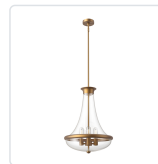

alora mood

P. 1.855.855.8926

CANADA: 19054 28TH Avenue Surrey - BC V3Z 6M3

USA: 3035 E. Lone Mountain Rd - Las Vegas, NV, 89081

MARCEL PD464018

FIXTURE DIMENSIONS	D17-1/2" x H23-3/8"
GLASS DETAILS	Clear Glass
LAMP TYPE	E26
WATTAGE	4 x 60W
MAX WATTAGE	60W
BULB QTY	4
BULBS INCLUDED	No
VOLTAGE	120V
MATERIAL	Steel
ROD LENGTH	46" Max (3x12" + 1x6" + 1x4")
MINIMUM HANG HEIGHT	36"
SLOPED CEILING ADAPTABLE	Yes, Up to 45 Degrees
LOCATION	Dry
CANOPY DIMENSIONS	D4-5/8" x D1-5/8"
BRAND	Alora Mood

[D - Diameter, L - Length, W - Width, H - Height, E - Extension]

AVAILABLE FINISHES:

PD464018AG
Aged Gold

PD464018CH
Chrome

PD464018MB
Matte Black

*For complete warranty terms, please visit: www.aloralighting.com/warranty