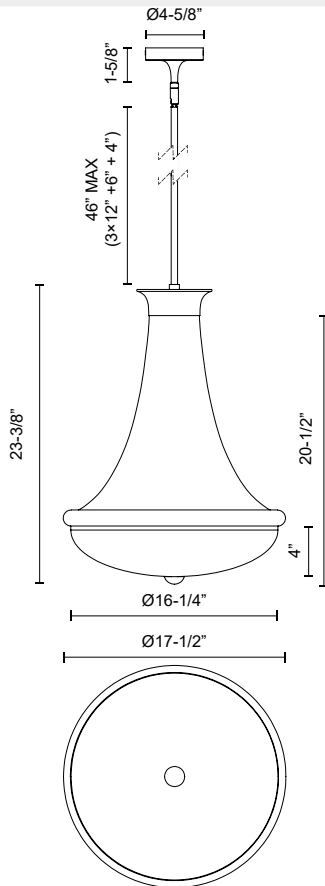

alora mood

P. 1.855.855.8926

CANADA: 19054 28TH Avenue Surrey - BC V3Z 6M3

USA: 3035 E. Lone Mountain Rd - Las Vegas, NV, 89081

MARCEL PD464018

FIXTURE DIMENSIONS	D17-1/2" x H23-3/8"
GLASS DETAILS	Clear Glass
LAMP TYPE	E26
WATTAGE	4 x 60W
MAX WATTAGE	60W
BULB QTY	4
BULBS INCLUDED	No
VOLTAGE	120V
MATERIAL	Steel
ROD LENGTH	46" Max (3x12" + 1x6" + 1x4")
MINIMUM HANG HEIGHT	36"
SLOPED CEILING ADAPTABLE	Yes, Up to 45 Degrees
LOCATION	Dry
CANOPY DIMENSIONS	D4-5/8" x D1-5/8"
BRAND	Alora Mood

[D - Diameter, L - Length, W - Width, H - Height, E - Extension]

AVAILABLE FINISHES:

PD464018AG
Aged Gold

PD464018CH
Chrome

PD464018MB
Matte Black

*For complete warranty terms, please visit: www.aloralighting.com/warranty