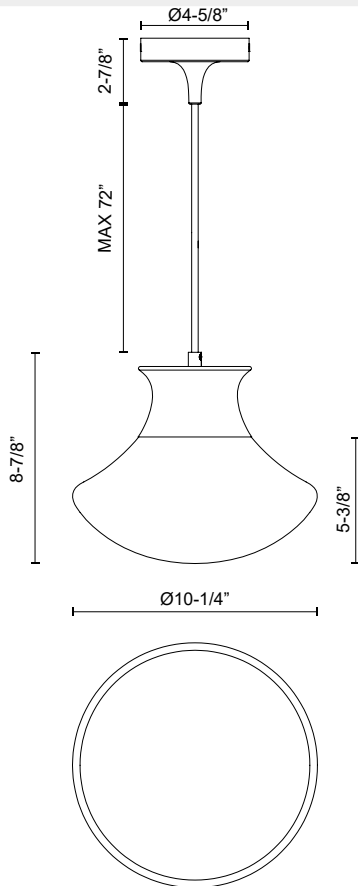

alora mood

P. 1.855.855.8926

CANADA: 19054 28TH Avenue Surrey - BC V3Z 6M3

USA: 3035 E. Lone Mountain Rd - Las Vegas, NV, 89081

MARCEL PD464012

FIXTURE DIMENSIONS	D10-1/4" x H8-7/8"
GLASS DETAILS	Clear Glass
LAMP TYPE	E26
WATTAGE	1 x 60W
MAX WATTAGE	60W
BULB QTY	1
BULBS INCLUDED	No
VOLTAGE	120V
MATERIAL	Steel
WIRE LENGTH	72" Max
MINIMUM HANG HEIGHT	15"
SLOPED CEILING ADAPTABLE	Yes
LOCATION	Dry
CANOPY DIMENSIONS	D4-5/8" x H2-7/8"
BRAND	Alora Mood

[D - Diameter, L - Length, W - Width, H - Height, E - Extension]

AVAILABLE FINISHES:

*For complete warranty terms, please visit: www.aloralighting.com/warranty

WWW.ALORAMOOD.COM