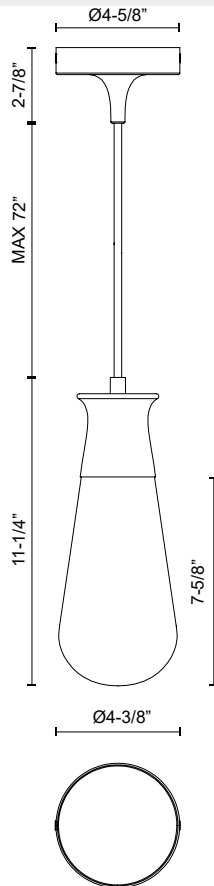

alora mood

P. 1.855.855.8926

CANADA: 19054 28TH Avenue Surrey - BC V3Z 6M3

USA: 3035 E. Lone Mountain Rd - Las Vegas, NV, 89081

MARCEL PD464001

FIXTURE DIMENSIONS	D4-3/8" x H11-1/4"
GLASS DETAILS	Clear Glass
LAMP TYPE	E26
WATTAGE	1 x 60W
MAX WATTAGE	60W
BULB QTY	1
BULBS INCLUDED	No
VOLTAGE	120V
MATERIAL	Steel
WIRE LENGTH	72" Max
MINIMUM HANG HEIGHT	16"
SLOPED CEILING ADAPTABLE	Yes
LOCATION	Dry
CANOPY DIMENSIONS	D4-5/8" x H2-7/8"
BRAND	Alora Mood

[D - Diameter, L - Length, W - Width, H - Height, E - Extension]

AVAILABLE FINISHES:

PD464001CH
Chrome

PD464001AG
Aged Gold

PD464001MB
Matte Black

*For complete warranty terms, please visit: www.aloralighting.com/warranty