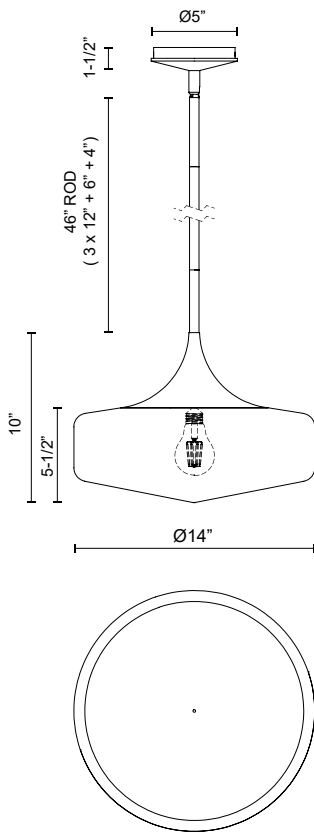

alora mood

P. 1.855.855.8926

CANADA: 102-19028 27th Ave. - Surrey, BC V3Z 5T1

USA: 3035 E. Lone Mountain Rd - Las Vegas, NV, 89081

LINCOLN PD440814MBGO

FIXTURE DIMENSIONS	D14" x H10"
LAMP TYPE	E26
MAX WATTAGE	60W
BULB QTY	1
BULBS INCLUDED	No
RECOMMENDED BULB TYPE	A19
VOLTAGE	120V
GLASS DETAILS	Glossy Opal Glass
MATERIAL	Glass; Steel;
ROD LENGTH	46" Max (3x12" + 1x6" + 1x4")
DIAMETER OF ROD	1/2"
WIRE LENGTH	60"
MINIMUM HANG HEIGHT	18"
SLOPED CEILING ADAPTABLE	Yes, Up to 90 Degrees
LOCATION	Dry
BARCODE	UPC 69175907223
CANOPY DIMENSIONS	D5" x H1-1/2"
FINISH OPTION(S)	Glossy Opal Glass; Matte Black;
BRAND	Alora Mood

[D - Diameter, L - Length, W - Width, H - Height, E - Extension]

AVAILABLE FINISHES:

PD440814MBGO

*For complete warranty terms, please visit: www.aloralighting.com/warranty