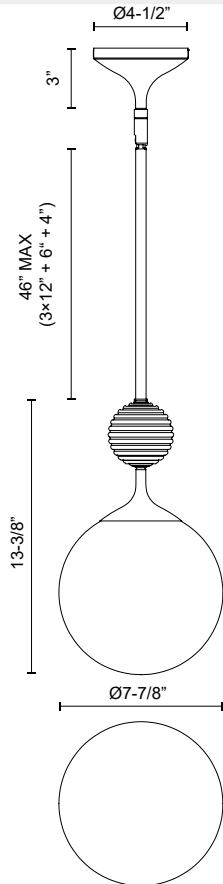

alora mood

P. 1.855.855.8926

CANADA: 19054 28TH Avenue Surrey - BC V3Z 6M3

USA: 3035 E. Lone Mountain Rd - Las Vegas, NV, 89081

CELIA PD415308

FIXTURE DIMENSIONS	D7-7/8" x H13-3/8"
GLASS DETAILS	Matte Opal Glass + Clear Ribbed Glass
LAMP TYPE	E26
WATTAGE	1 x 60W
MAX WATTAGE	60W
BULB QTY	1
BULBS INCLUDED	No
VOLTAGE	120V
MATERIAL	Steel
ROD LENGTH	46" Max (3x12" + 1x6" + 1x4")
MINIMUM HANG HEIGHT	24"
SLOPED CEILING ADAPTABLE	Yes, Up to 45 Degrees
LOCATION	Dry
CANOPY DIMENSIONS	D4-1/2" x H3"
BRAND	Alora Mood

[D - Diameter, L - Length, W - Width, H - Height, E - Extension]

AVAILABLE FINISHES:

PD415308BGOP
Brushed
Gold/Opal Glass

PD415308MBOP
Matte Black/Opal
Glass

*For complete warranty terms, please visit: www.aloralighting.com/warranty