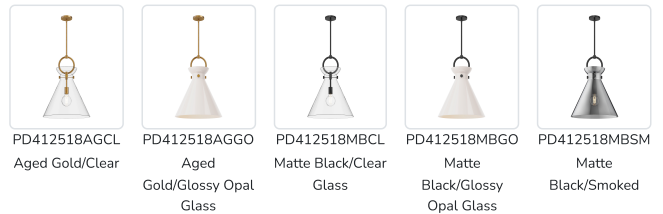

AVAILABLE FINISHES:

PD412518AGCL Aged Gold/Clear
PD412518AGGO Aged Gold/Glossy Opal Glass
PD412518MBCL Matte Black/Clear Glass
PD412518MBGO Matte Black/Glossy Opal Glass
PD412518MBSM Matte Black/Smoked Glass

*For complete warranty terms, please visit: www.aloralighting.com/warranty