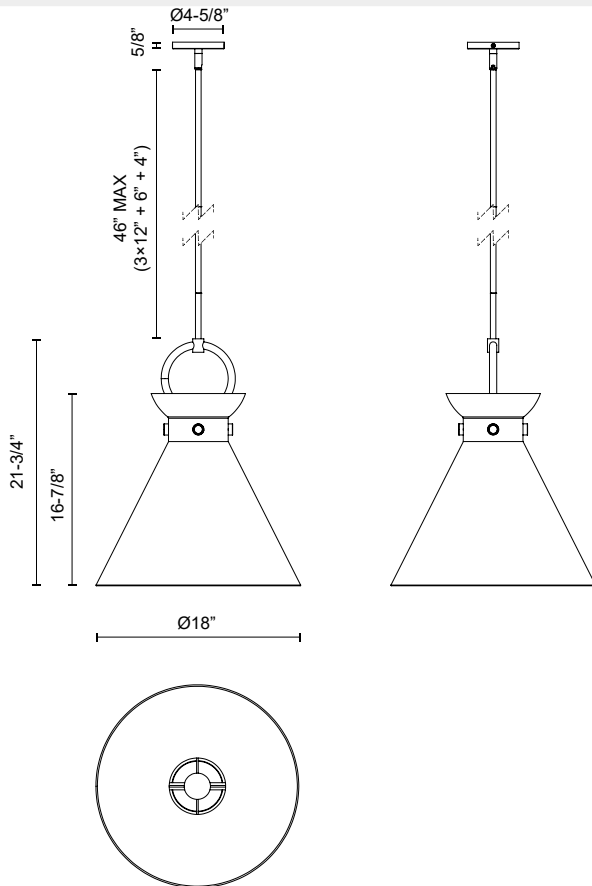

WWW.ALORAMOOD.COM