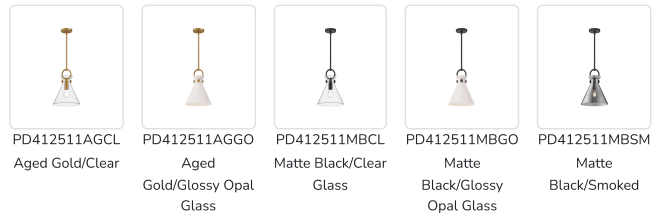

alora mood

P. 1.855.855.8926

CANADA: 19054 28TH Avenue Surrey - BC V3Z 6M3

USA: 3035 E. Lone Mountain Rd - Las Vegas, NV, 89081

EMERSON PD412511

FIXTURE DIMENSIONS	D10-1/2" x H12-3/4"
GLASS DETAILS	Clear Glass, Glossy Opal Glass or Smoked Glass
LAMP TYPE	E26
WATTAGE	1 x 60W
MAX WATTAGE	60W
BULB QTY	1
BULBS INCLUDED	No
VOLTAGE	120V
MATERIAL	Steel
ROD LENGTH	46" Max (3x12" + 1x6" + 1x4")
MINIMUM HANG HEIGHT	20"
SLOPED CEILING ADAPTABLE	Yes, Up to 45 Degrees
LOCATION	Dry
CANOPY DIMENSIONS	D4-5/8" x H5/8"
BRAND	Alora Mood

[D - Diameter, L - Length, W - Width, H - Height, E - Extension]

AVAILABLE FINISHES:

*For complete warranty terms, please visit: www.aloralighting.com/warranty

WWW.ALORAMOOD.COM