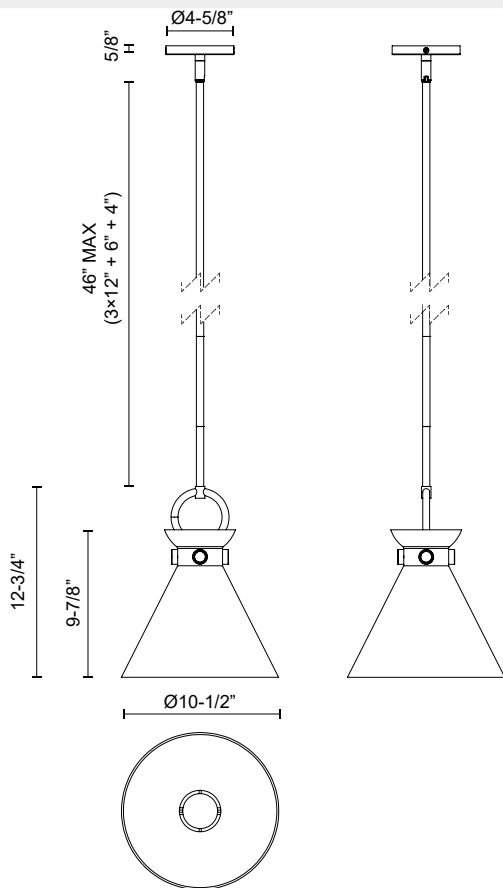

alora mood

P. 1.855.855.8926

CANADA: 19054 28TH Avenue Surrey - BC V3Z 6M3

USA: 3035 E. Lone Mountain Rd - Las Vegas, NV, 89081

EMERSON PD412511

FIXTURE DIMENSIONS	D10-1/2" x H12-3/4"
GLASS DETAILS	Clear Glass, Glossy Opal Glass or Smoked Glass
LAMP TYPE	E26
WATTAGE	1 x 60W
MAX WATTAGE	60W
BULB QTY	1
BULBS INCLUDED	No
VOLTAGE	120V
MATERIAL	Steel
ROD LENGTH	46" Max (3x12" + 1x6" + 1x4")
MINIMUM HANG HEIGHT	20"
SLOPED CEILING ADAPTABLE	Yes, Up to 45 Degrees
LOCATION	Dry
CANOPY DIMENSIONS	D4-5/8" x H5/8"
BRAND	Alora Mood

[D - Diameter, L - Length, W - Width, H - Height, E - Extension]

AVAILABLE FINISHES:

*For complete warranty terms, please visit: www.aloralighting.com/warranty

WWW.ALORAMOOD.COM