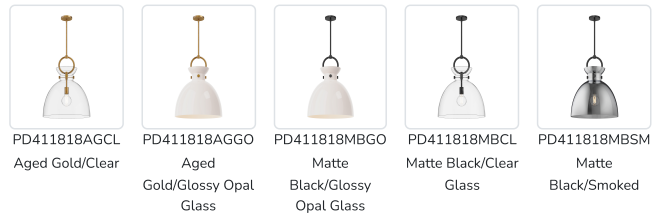

alora mood

P. 1.855.855.8926

CANADA: 19054 28TH Avenue Surrey - BC V3Z 6M3

USA: 3035 E. Lone Mountain Rd - Las Vegas, NV, 89081

WALDO PD411818

| | |
|--------------------------|--|
| FIXTURE DIMENSIONS | D18" x H21-3/4" |
| GLASS DETAILS | Clear Glass, Glossy Opal Glass or Smoked Glass |
| LAMP TYPE | E26 |
| WATTAGE | 1 x 60W |
| MAX WATTAGE | 60W |
| BULB QTY | 1 |
| BULBS INCLUDED | No |
| VOLTAGE | 120V |
| MATERIAL | Steel |
| ROD LENGTH | 46" Max (3x12" + 1x6" + 1x4") |
| MINIMUM HANG HEIGHT | 30" |
| SLOPED CEILING ADAPTABLE | Yes, Up to 45 Degrees |
| LOCATION | Dry |
| CANOPY DIMENSIONS | D4-5/8" x H5/8" |
| BRAND | Alora Mood |

[D - Diameter, L - Length, W - Width, H - Height, E - Extension]

AVAILABLE FINISHES:

PD411818AGCL Aged Gold/Clear
 PD411818AGGO Aged Gold/Glossy Opal Glass
 PD411818MBGO Matte Black/Glossy Opal Glass
 PD411818MBCL Matte Black/Clear Glass
 PD411818MBSM Matte Black/Smoked Glass