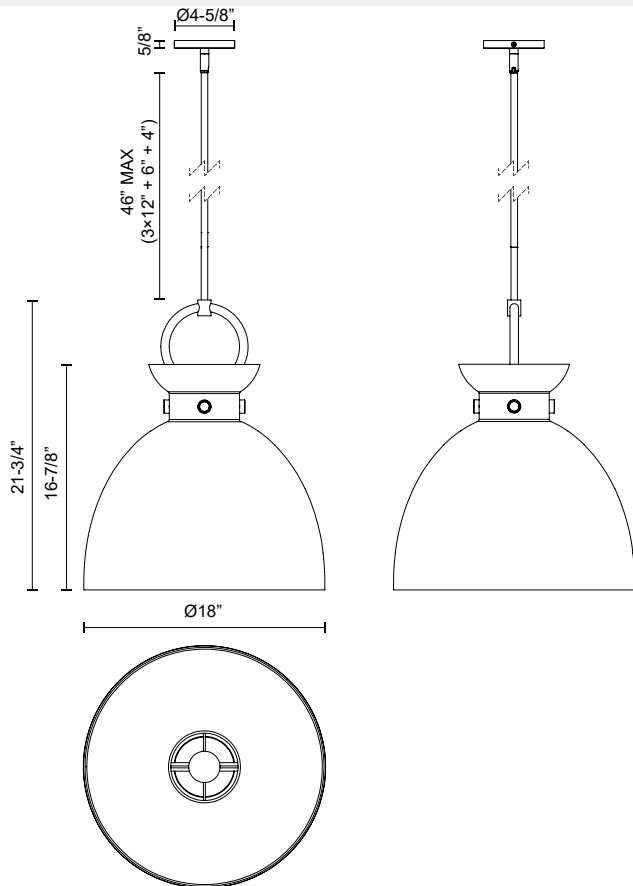

WWW.ALORAMOOD.COM