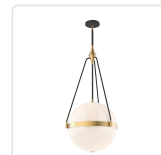

alora mood

P. 1.855.855.8926

CANADA: 19054 28TH Avenue Surrey - BC V3Z 6M3

USA: 3035 E. Lone Mountain Rd - Las Vegas, NV, 89081

HARMONY PD406418

FIXTURE DIMENSIONS	D17-1/2" x H35-3/4"
GLASS DETAILS	Glossy Opal Glass or Clear Water Glass
LAMP TYPE	E26
WATTAGE	4 x 60W
MAX WATTAGE	60W
BULB QTY	4
BULBS INCLUDED	No
VOLTAGE	120V
MATERIAL	Steel
ROD LENGTH	46" Max (3x12" + 1x6" + 1x4")
MINIMUM HANG HEIGHT	45"
SLOPED CEILING ADAPTABLE	Yes, Up to 45 Degrees
LOCATION	Dry
CANOPY DIMENSIONS	D5-1/8" x H5/8"
BRAND	Alora Mood

[D - Diameter, L - Length, W - Width, H - Height, E - Extension]

AVAILABLE FINISHES:

PD406418BGWC
Brushed Gold/
Clear Water Glass

PD406418BGGO
Brushed
Gold/Glossy Opal
Glass

PD406418MBWC
Matte Black/Clear
Water Glass

PD406418MBGO
Matte
Black/Glossy Opal
Glass

*For complete warranty terms, please visit: www.aloralighting.com/warranty

WWW.ALORAMOOD.COM