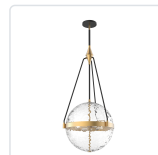

alora mood

P. 1.855.855.8926

CANADA: 19054 28TH Avenue Surrey - BC V3Z 6M3

USA: 3035 E. Lone Mountain Rd - Las Vegas, NV, 89081

HARMONY PD406418

FIXTURE DIMENSIONS	D17-1/2" x H35-3/4"
GLASS DETAILS	Glossy Opal Glass or Clear Water Glass
LAMP TYPE	E26
WATTAGE	4 x 60W
MAX WATTAGE	60W
BULB QTY	4
BULBS INCLUDED	No
VOLTAGE	120V
MATERIAL	Steel
ROD LENGTH	46" Max (3x12" + 1x6" + 1x4")
MINIMUM HANG HEIGHT	45"
SLOPED CEILING ADAPTABLE	Yes, Up to 45 Degrees
LOCATION	Dry
CANOPY DIMENSIONS	D5-1/8" x H5/8"
BRAND	Alora Mood

[D - Diameter, L - Length, W - Width, H - Height, E - Extension]

AVAILABLE FINISHES:

PD406418BGWC
Brushed Gold/
Clear Water Glass

PD406418BGGO
Brushed
Gold/Glossy Opal
Glass

PD406418MBWC
Matte Black/Clear
Water Glass

PD406418MBGO
Matte
Black/Glossy Opal
Glass

*For complete warranty terms, please visit: www.aloralighting.com/warranty

WWW.ALORAMOOD.COM