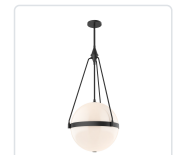

alora mood

P. 1.855.855.8926

CANADA: 19054 28TH Avenue Surrey - BC V3Z 6M3

USA: 3035 E. Lone Mountain Rd - Las Vegas, NV, 89081

HARMONY PD406418

FIXTURE DIMENSIONS	D17-1/2" x H35-3/4"
GLASS DETAILS	Glossy Opal Glass or Clear Water Glass
LAMP TYPE	E26
WATTAGE	4 x 60W
MAX WATTAGE	60W
BULB QTY	4
BULBS INCLUDED	No
VOLTAGE	120V
MATERIAL	Steel
ROD LENGTH	46" Max (3x12" + 1x6" + 1x4")
MINIMUM HANG HEIGHT	45"
SLOPED CEILING ADAPTABLE	Yes, Up to 45 Degrees
LOCATION	Dry
CANOPY DIMENSIONS	D5-1/8" x H5/8"
BRAND	Alora Mood

[D - Diameter, L - Length, W - Width, H - Height, E - Extension]

AVAILABLE FINISHES:

PD406418BGWC
Brushed Gold/
Clear Water Glass

PD406418BGGO
Brushed
Gold/Glossy Opal
Glass

PD406418MBWC
Matte Black/Clear
Water Glass

PD406418MBGO
Matte
Black/Glossy Opal
Glass

*For complete warranty terms, please visit: www.aloralighting.com/warranty

WWW.ALORAMOOD.COM