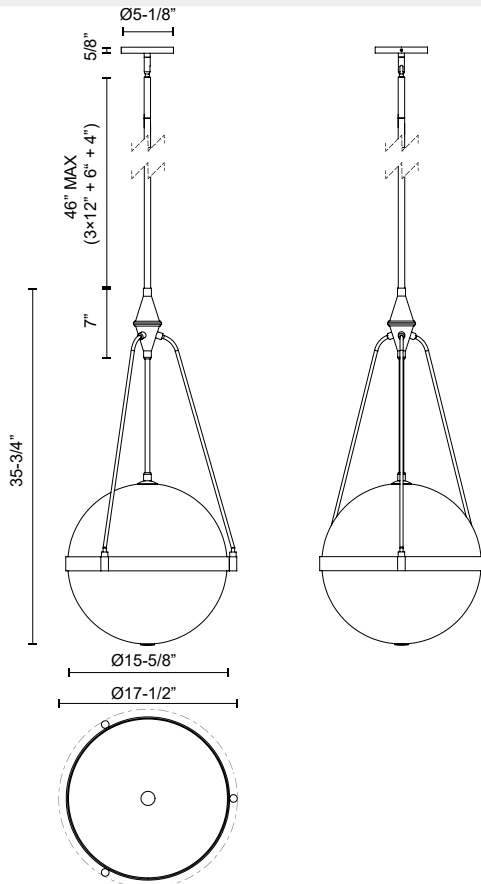

alora mood

P. 1.855.855.8926

CANADA: 19054 28TH Avenue Surrey - BC V3Z 6M3

USA: 3035 E. Lone Mountain Rd - Las Vegas, NV, 89081

HARMONY PD406418

FIXTURE DIMENSIONS	D17-1/2" x H35-3/4"
GLASS DETAILS	Glossy Opal Glass or Clear Water Glass
LAMP TYPE	E26
WATTAGE	4 x 60W
MAX WATTAGE	60W
BULB QTY	4
BULBS INCLUDED	No
VOLTAGE	120V
MATERIAL	Steel
ROD LENGTH	46" Max (3x12" + 1x6" + 1x4")
MINIMUM HANG HEIGHT	45"
SLOPED CEILING ADAPTABLE	Yes, Up to 45 Degrees
LOCATION	Dry
CANOPY DIMENSIONS	D5-1/8" x H5/8"
BRAND	Alora Mood

[D - Diameter, L - Length, W - Width, H - Height, E - Extension]

AVAILABLE FINISHES:

*For complete warranty terms, please visit: www.aloralighting.com/warranty

WWW.ALORAMOOD.COM