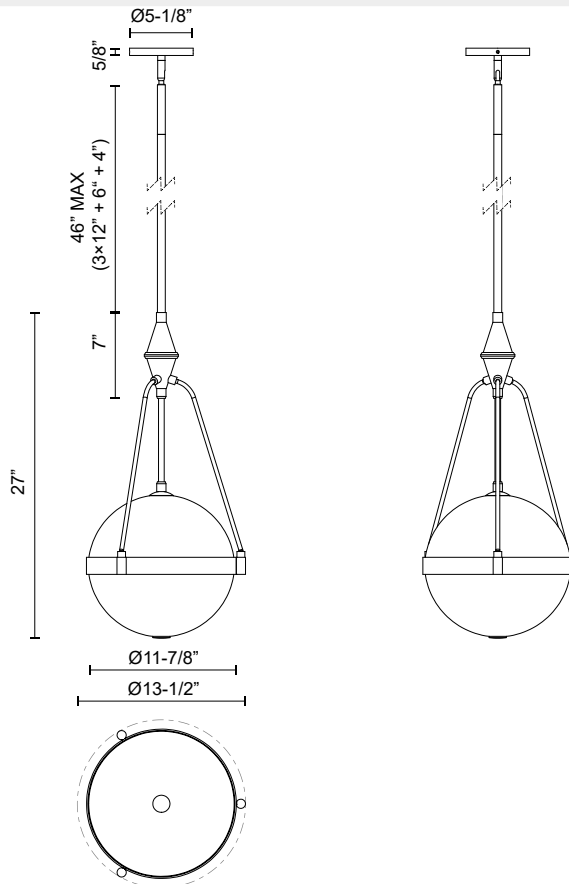

alora mood

P. 1.855.855.8926

CANADA: 19054 28TH Avenue Surrey - BC V3Z 6M3

USA: 3035 E. Lone Mountain Rd - Las Vegas, NV, 89081

HARMONY PD406414

FIXTURE DIMENSIONS	D13-1/2" x H27"
GLASS DETAILS	Glossy Opal Glass or Clear Water Glass
LAMP TYPE	E26
WATTAGE	3 x 60W
MAX WATTAGE	60W
BULB QTY	3
BULBS INCLUDED	No
VOLTAGE	120V
MATERIAL	Steel
ROD LENGTH	46" Max (3x12" + 1x6" + 1x4")
MINIMUM HANG HEIGHT	36"
SLOPED CEILING ADAPTABLE	Yes, Up to 45 Degrees
LOCATION	Dry
CANOPY DIMENSIONS	D5-1/8" x H5/8"
BRAND	Alora Mood

[D - Diameter, L - Length, W - Width, H - Height, E - Extension]

AVAILABLE FINISHES:

*For complete warranty terms, please visit: www.aloralighting.com/warranty

WWW.ALORAMOOD.COM