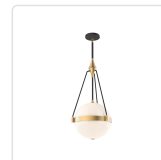

alora mood

P. 1.855.855.8926

CANADA: 19054 28TH Avenue Surrey - BC V3Z 6M3

USA: 3035 E. Lone Mountain Rd - Las Vegas, NV, 89081

HARMONY PD406414

FIXTURE DIMENSIONS	D13-1/2" x H27"
GLASS DETAILS	Glossy Opal Glass or Clear Water Glass
LAMP TYPE	E26
WATTAGE	3 x 60W
MAX WATTAGE	60W
BULB QTY	3
BULBS INCLUDED	No
VOLTAGE	120V
MATERIAL	Steel
ROD LENGTH	46" Max (3x12" + 1x6" + 1x4")
MINIMUM HANG HEIGHT	36"
SLOPED CEILING ADAPTABLE	Yes, Up to 45 Degrees
LOCATION	Dry
CANOPY DIMENSIONS	D5-1/8" x H5/8"
BRAND	Alora Mood

[D - Diameter, L - Length, W - Width, H - Height, E - Extension]

AVAILABLE FINISHES:

PD406414BGWC
Brushed Gold/
Clear Water Glass

PD406414BGGO
Brushed
Gold/Glossy Opal
Glass

PD406414MBWC
Matte Black/Clear
Water Glass

PD406414MBGO
Matte
Black/Glossy Opal
Glass

*For complete warranty terms, please visit: www.aloralighting.com/warranty

WWW.ALORAMOOD.COM