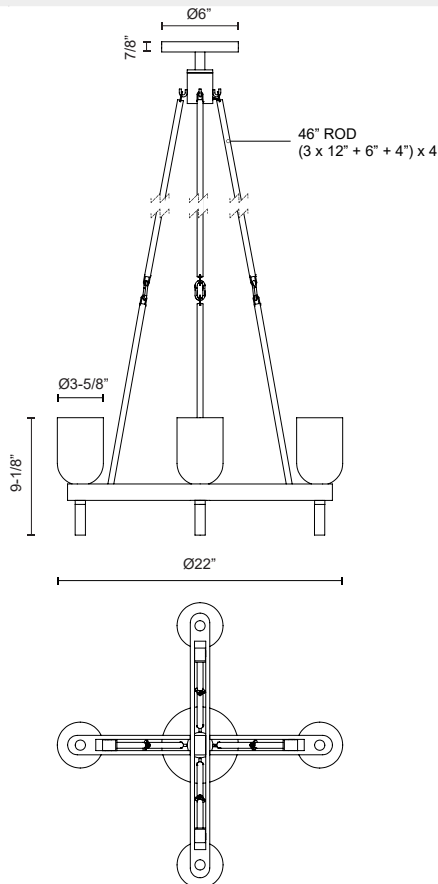

LUCIAN PD338422

FIXTURE DIMENSIONS	D22" x H35-3/8"
LAMP TYPE	E12
MAX WATTAGE	60W
BULB QTY	4
BULBS INCLUDED	No
VOLTAGE	120V
GLASS DETAILS	Clear Crystal
MATERIAL	Crystal; Iron;
ROD LENGTH	46" Max (3x12" + 1x6" + 1x4")
WIRE LENGTH	144" Max
MINIMUM HANG HEIGHT	24"
SLOPED CEILING ADAPTABLE	No
LOCATION	Dry
CANOPY DIMENSIONS	D6" x H7/8"
BRAND	Alora

[D - Diameter, L - Length, W - Width, H - Height, E - Extension]

AVAILABLE FINISHES:

*For complete warranty terms, please visit: www.aloralighting.com/warranty