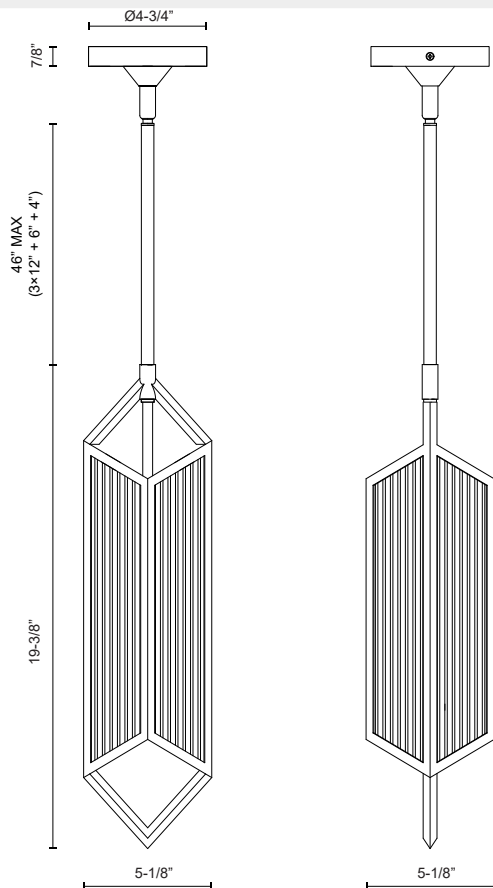

CAIRO PD332119

FIXTURE DIMENSIONS	L5-1/8" x W5-1/8" x H19-3/8"
LAMP TYPE	E26
MAX WATTAGE	60W
BULB QTY	1
BULBS INCLUDED	No
VOLTAGE	120V
GLASS DETAILS	Clear Ribbed Glass
MATERIAL	Steel
ROD LENGTH	46" Max (3x12" + 1x6" + 1x4")
WIRE LENGTH	144"
MINIMUM HANG HEIGHT	28"
SLOPED CEILING ADAPTABLE	Yes, Up to 15 Degrees
ILLUMINATION DIRECTION	Omni-directional
LOCATION	Dry
CANOPY DIMENSIONS	D4-3/4" x H7/8"
BRAND	Alora

[D - Diameter, L - Length, W - Width, H - Height, E - Extension]

AVAILABLE FINISHES:

*For complete warranty terms, please visit: www.aloralighting.com/warranty

WWW.ALORALIGHTING.COM

© 2023 KUZCO LIGHTING. ALL RIGHTS RESERVED.