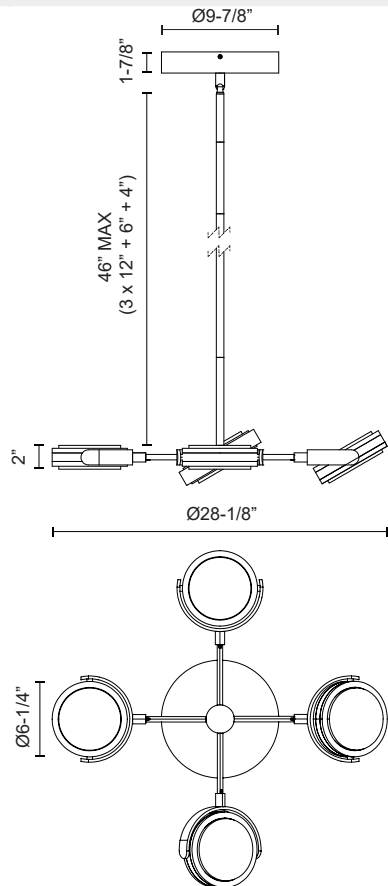

BLANCO PD325428

FIXTURE DIMENSIONS	W28-1/8" x L28-1/8" x H2"
LIGHT SOURCE	LED with DC Driver
WATTAGE	61W
TOTAL LUMENS	5200lm
DELIVERED LUMENS	PNAR-4143lm; UBAR-3931lm; VBAR-3643lm;
VOLTAGE	120V
COLOR TEMPERATURE	3000K
CRI (RA)	90CRI
DIMMABLE	Yes, TRIAC or ELV Dimmer (Not Included)
MATERIAL	Alabaster; Aluminum; Iron;
ROD LENGTH	46" Max (3x12" + 1x6" + 1x4")
WIRE LENGTH	144" Max
MINIMUM HANG HEIGHT	12"
SLOPED CEILING ADAPTABLE	Yes, Up to 45 Degrees
LOCATION	Dry
CANOPY DIMENSIONS	D9-7/8" x H1-7/8"
BRAND	Alora

[D - Diameter, L - Length, W - Width, H - Height, E - Extension]

AVAILABLE FINISHES:

PD325428PNAR
Polished
Nickel/Alabaster

PD325428UBAR
Urban
Bronze/Alabaster

PD325428VBAR
Vintage
Brass/Alabaster

*For complete warranty terms, please visit: www.aloralighting.com/warranty