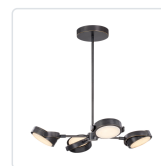

BLANCO PD325428

FIXTURE DIMENSIONS	W28-1/8" x L28-1/8" x H2"
LIGHT SOURCE	LED with DC Driver
WATTAGE	61W
TOTAL LUMENS	5200lm
DELIVERED LUMENS	PNAR-4143lm; UBAR-3931lm; VBAR-3643lm;
VOLTAGE	120V
COLOR TEMPERATURE	3000K
CRI (RA)	90CRI
DIMMABLE	Yes, TRIAC or ELV Dimmer (Not Included)
MATERIAL	Alabaster; Aluminum; Iron;
ROD LENGTH	46" Max (3x12" + 1x6" + 1x4")
WIRE LENGTH	144" Max
MINIMUM HANG HEIGHT	12"
SLOPED CEILING ADAPTABLE	Yes, Up to 45 Degrees
LOCATION	Dry
CANOPY DIMENSIONS	D9-7/8" x H1-7/8"
BRAND	Alora

[D - Diameter, L - Length, W - Width, H - Height, E - Extension]

AVAILABLE FINISHES:

PD325428PNAR
Polished
Nickel/Alabaster

PD325428UBAR
Urban
Bronze/Alabaster

PD325428VBAR
Vintage
Brass/Alabaster

*For complete warranty terms, please visit: www.aloralighting.com/warranty