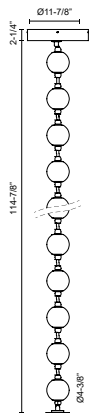

## MARNI PD321716

FIXTURE DIMENSIONS	L114-7/8" x W4-3/8" x H4-3/8"
WATTAGE	75W
TOTAL LUMENS	4650lm
DELIVERED LUMENS	2560lm*
VOLTAGE	120-277V
COLOR TEMPERATURE	3000K
CRI (RA)	90CRI
DIMMABLE	Yes, TRIAC/ELV (Not Included) or 0-10V Dimmer (Optional, Not Included)
DIFFUSER DETAILS	Clear Carved Acrylic
MATERIAL	Aluminum + Steel
SLOPED CEILING ADAPTABLE	Yes, Up to 45 Degrees
ILLUMINATION DIRECTION	Omni-directional
LOCATION	Dry
CANOPY DIMENSIONS	D11-7/8" x H2-1/4"
BRAND	Alora

[ D - Diameter, L - Length, W - Width, H - Height, E - Extension ]

### AVAILABLE FINISHES:

PD321716NB  
Natural Brass

PD321716PN  
Polished Nickel

\*For complete warranty terms, please visit: [www.aloralighting.com/warranty](http://www.aloralighting.com/warranty)

Vertical Option

Horizontal Option