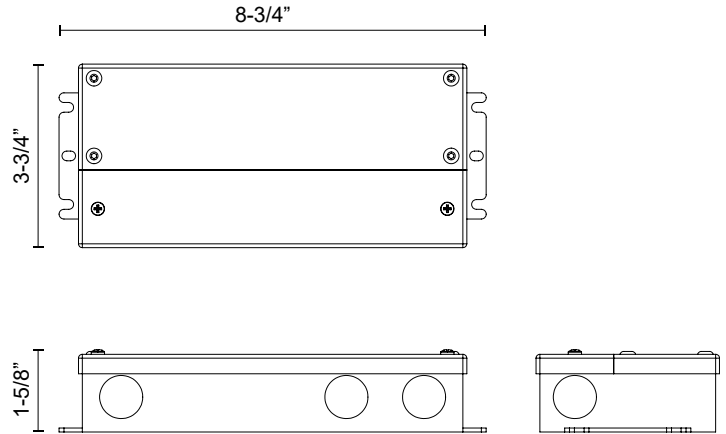

AKOYA PD321518

FIXTURE DIMENSIONS	L207-1/2" x W3-1/4" x H3-1/4"
LIGHT SOURCE	LED with Remote Driver
WATTAGE	87W
TOTAL LUMENS	6285lm
DELIVERED LUMENS	3140lm*
VOLTAGE	48V DC Input
COLOR TEMPERATURE	3000K
CRI (RA)	90CRI
DIMMABLE	Yes, TRIAC/ELV (Not Included) or 0-10V Dimmer (Optional, Not Included)
DIFFUSER DETAILS	Frosted PC
MATERIAL	Acrylic; Aluminum; Iron;
LOCATION	Dry
CANOPY DIMENSIONS	D2-7/8" x H1-3/8"
REMOTE DRIVER	Powered by DR48-119-UNV-RT Remote Driver (Sold Separately)
BRAND	Alora

[D - Diameter, L - Length, W - Width, H - Height, E - Extension]

AVAILABLE FINISHES:

PD321518CH
Chrome

*For complete warranty terms, please visit: www.aloralighting.com/warranty

REMOTE DRIVER DR48-119-UNV-RT

DRIVER

PROJECT

SPECIFICATION DETAILS

* For custom options, consult factory for details.

Fixture Dimensions	L8-3/4" x W3-3/4" x H1-5/8"
Wattage	120W
Voltage	120-277V
Output	48V DC, 2.5A
Power Factor	≥0.95
THD	<10%
Dimming	100% - 10% TRIAC or ELV Dimmer (Not Included) or 100% - 10% 0-10V Dimmer (Optional, Not Included)
Certification	cULus, FCC, RoHS
Location	Damp
Weight	3 LBS
Warranty	5 Years
Mounting Orientation	Max 30ft from fixture with 18AWG (See Illustration Sheet for more details)