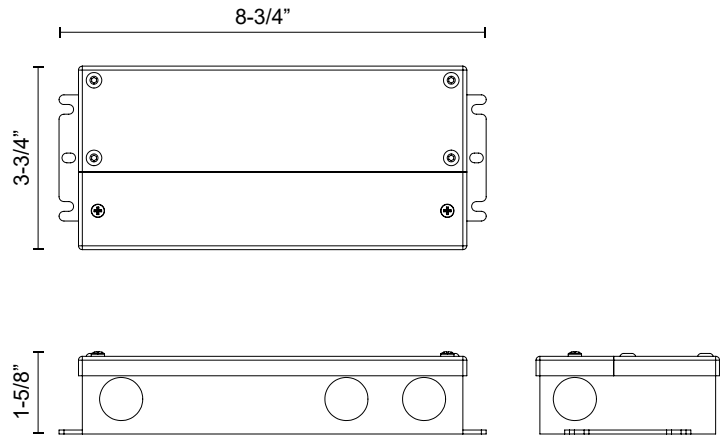

MARNI PD321215

FIXTURE DIMENSIONS	L182" x W4-3/8" x H4-3/8"
LIGHT SOURCE	LED with Remote Driver
WATTAGE	98W
TOTAL LUMENS	7080lm
DELIVERED LUMENS	2850lm*
VOLTAGE	48V DC Input
COLOR TEMPERATURE	3000K
CRI (RA)	90CRI
DIMMABLE	Yes, TRIAC/ELV (Not Included) or 0-10V Dimmer (Optional, Not Included)
DIFFUSER DETAILS	Clear Carved Acrylic
MATERIAL	Aluminum; Clear Carved Acrylic; Iron;
LOCATION	Dry
CANOPY DIMENSIONS	D2-7/8" x H1-3/8"
REMOTE DRIVER	Powered by DR48-119-UNV-RT Remote Driver (Sold Separately)
BRAND	Alora

[D - Diameter, L - Length, W - Width, H - Height, E - Extension]

AVAILABLE FINISHES:

PD321215PN
Polished Nickel

*For complete warranty terms, please visit: www.aloralighting.com/warranty

REMOTE DRIVER DR48-119-UNV-RT

DRIVER

PROJECT

SPECIFICATION DETAILS

* For custom options, consult factory for details.

Fixture Dimensions	L8-3/4" x W3-3/4" x H1-5/8"
Wattage	120W
Voltage	120-277V
Output	48V DC, 2.5A
Power Factor	≥0.95
THD	<10%
Dimming	100% - 10% TRIAC or ELV Dimmer (Not Included) or 100% - 10% 0-10V Dimmer (Optional, Not Included)
Certification	cULus, FCC, RoHS
Location	Damp
Weight	3 LBS
Warranty	5 Years
Mounting Orientation	Max 30ft from fixture with 18AWG (See Illustration Sheet for more details)