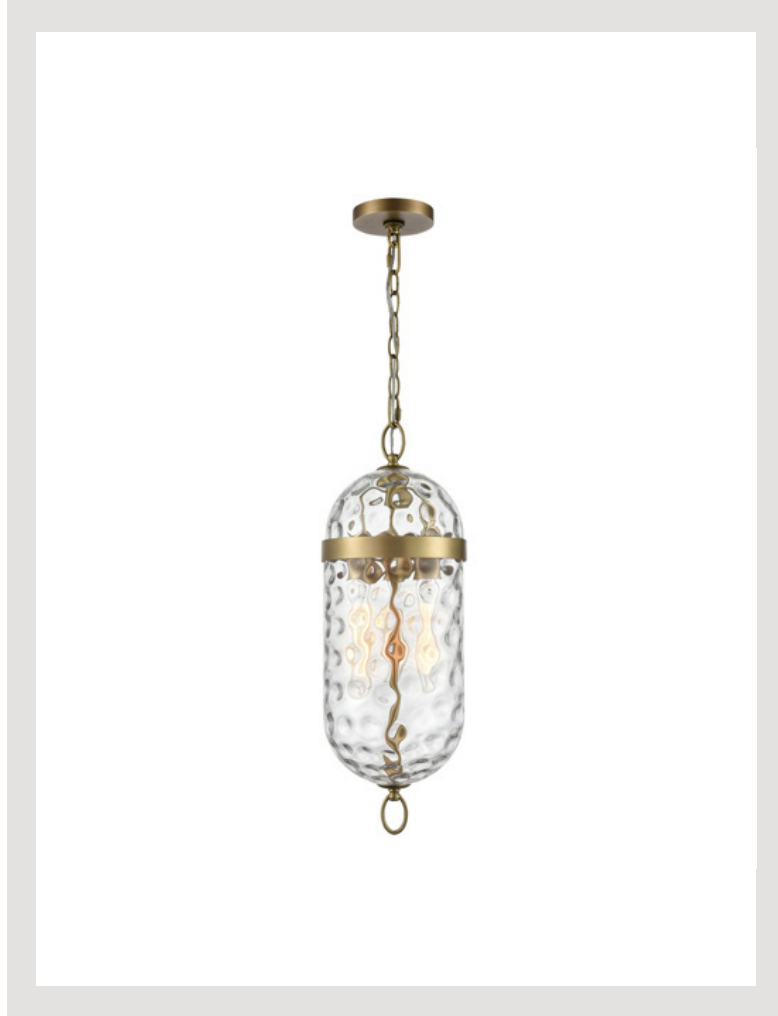

alora

P. 1.833.MY ALORA (692.5672)

CANADA: 102-19028 27TH Ave. - Surrey, BC V3Z 5T1

USA: 3035 E. Lone Mountain Rd - Las Vegas, NV, 89081

CAPSULA

PD310603VBWC

FIXTURE DIMENSIONS	7.9"D x 22.9"H
HEIGHT FROM CENTER	-
WEIGHT	-
GLASS	Water Glass
MATERIAL	Steel
CANOPY SIZE	4.8"D x 0.8"H
LAMPING	3 x 60W, E26
VOLTAGE	120V
WIRE / CORD LENGTH	144" 72" chain
CORD TYPE	-
MINIMUM HANG HEIGHT	29.2"
INSTALL OPTIONS	-
ADA COMPLIANT	-
CERTIFICATION	UL
UPC	841387002962
PACKAGE SIZE	-
PACKAGE WEIGHT	-

[D - Diameter, L - Length, W - Width, H - Height, E - Extension]

AVAILABLE FINISHES:

*For complete warranty terms, please visit:
www.aloralighting.com/warranty