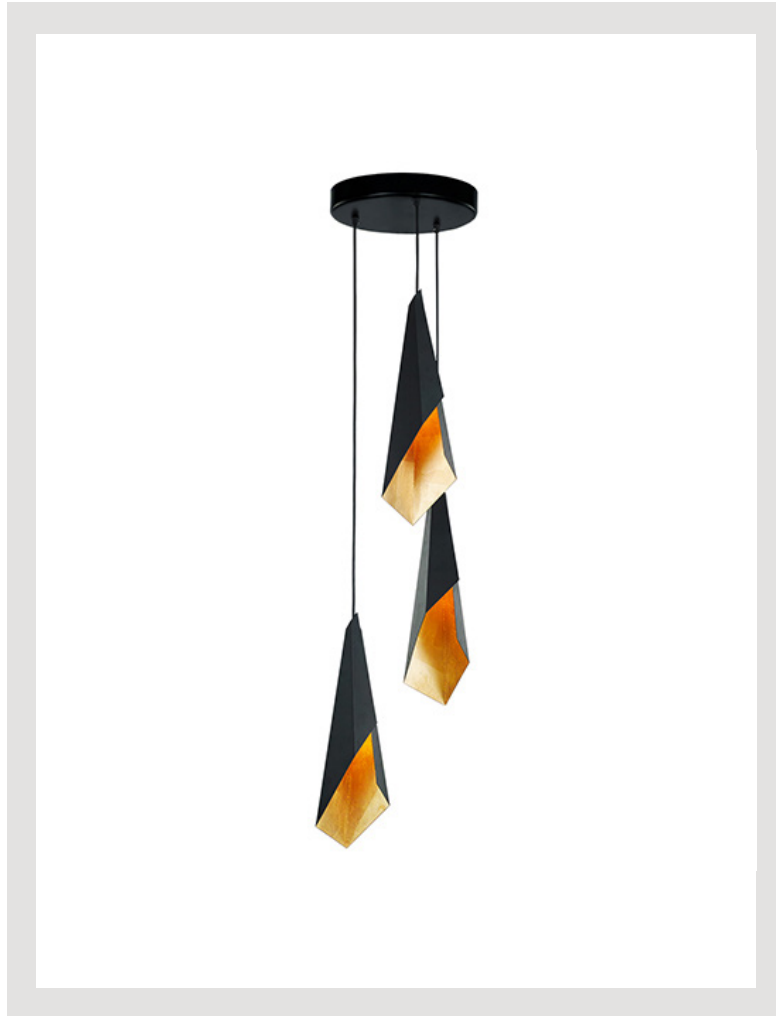

# alora

P. 1.833.MY ALORA (692.5672)

CANADA: 102-19028 27<sup>TH</sup> Ave. - Surrey, BC V3Z 5T1

USA: 3035 E. Lone Mountain Rd - Las Vegas, NV, 89081

## VELO

MP303022MBGF

FIXTURE DIMENSIONS	22.3" D x 26.8" H
HEIGHT FROM CENTER	-
WEIGHT	9.9 LBS
GLASS	-
MATERIAL	-
CANOPY SIZE	18.9" D x 1.3" H
LAMPING	3 x 40W, E26
VOLTAGE	120V
WIRE / CORD LENGTH	144"
CORD TYPE	Fabric Covered Black Cords
MINIMUM HANG HEIGHT	29.7"
INSTALL OPTIONS	-
ADA COMPLIANT	-
CERTIFICATION	UL
UPC	841387000234
PACKAGE SIZE	29.1" x 21.3" x 10.6"
PACKAGE WEIGHT	16.3 LBS