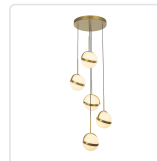

GLOBO MP301005

FIXTURE DIMENSIONS	D16-5/8" x H12-7/8"
LIGHT SOURCE	LED with DC Driver
WATTAGE	53W
TOTAL LUMENS	4250lm
DELIVERED LUMENS	3485lm
VOLTAGE	120V
COLOR TEMPERATURE	3000K
CRI (RA)	90CRI
DIMMABLE	Yes, TRIAC/ELV Dimmer (Not Included)
DIFFUSER DETAILS	Frosted Acrylic
WIRE LENGTH	144"
MINIMUM HANG HEIGHT	21"
SLOPED CEILING ADAPTABLE	Yes
LOCATION	Dry
CANOPY DIMENSIONS	D13-7/8" x H1-3/8"
BRAND	Alora

[D - Diameter, L - Length, W - Width, H - Height, E - Extension]

AVAILABLE FINISHES:

MP301005BG
Brushed Gold

MP301005MB
Matte Black

*For complete warranty terms, please visit: www.aloralighting.com/warranty