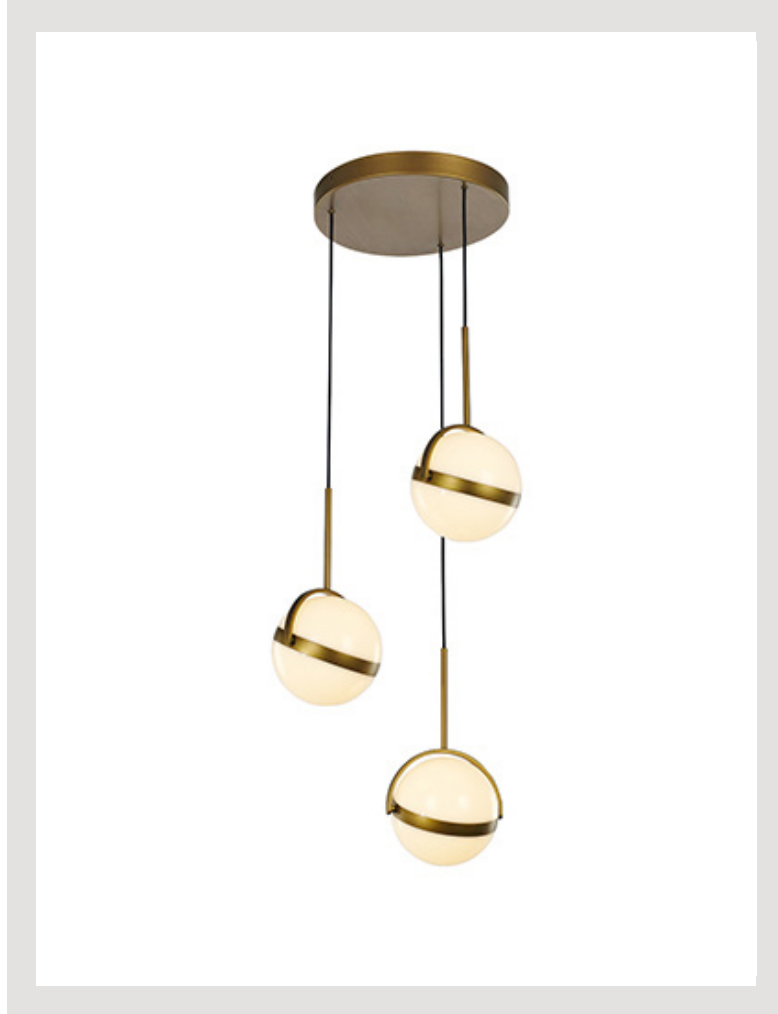

# alora

P. 1.833.MY ALORA (692.5672)

CANADA: 102-19028 27<sup>TH</sup> Ave. - Surrey, BC V3Z 5T1

USA: 3035 E. Lone Mountain Rd - Las Vegas, NV, 89081

## GLOBO

MP301003SG

FIXTURE DIMENSIONS	16.1" D x 12.8" H
HEIGHT FROM CENTER	-
WEIGHT	6.6 LBS
GLASS	-
MATERIAL	-
CANOPY SIZE	13.8" D x 1.4" H
LAMPING	LED - details below
VOLTAGE	120V
WIRE / CORD LENGTH	144"
CORD TYPE	Fabric covered black cords
MINIMUM HANG HEIGHT	14.2"
INSTALL OPTIONS	-
ADA COMPLIANT	-
CERTIFICATION	ETL
UPC	841387000050
PACKAGE SIZE	20.1" x 20.1" x 11.6"
PACKAGE WEIGHT	11.5 LBS