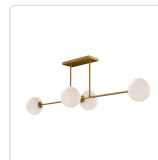

CASSIA LP549448AGOP

FIXTURE DIMENSIONS	L48" x W13-3/8" x H6"
LAMP TYPE	E12
MAX WATTAGE	40W
BULB QTY	4
BULBS INCLUDED	No
RECOMMENDED BULB TYPE	Candelabra
VOLTAGE	120V
GLASS DETAILS	Opal Glass
MATERIAL	Glass; Steel;
ROD LENGTH	46" Max (6x12" + 2x6" + 2x4")
DIAMETER OF ROD	5/8"
WIRE LENGTH	60"
MINIMUM HANG HEIGHT	15"
SLOPED CEILING ADAPTABLE	Yes, Up to 18 Degrees
LOCATION	Dry
BARCODE	UPC 69175907588
CANOPY DIMENSIONS	L11-1/8" x W4-3/8" x H7/8"
FINISH OPTION(S)	Aged Gold; Opal Matte Glass;
BRAND	Alora Mood

[D - Diameter, L - Length, W - Width, H - Height, E - Extension]

AVAILABLE FINISHES:

LP549448AGOP

*For complete warranty terms, please visit: www.aloralighting.com/warranty