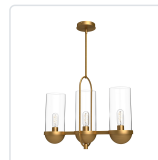

alora mood

P. 1.855.855.8926

CANADA: 102-19028 27th Ave. - Surrey, BC V3Z 5T1

USA: 3035 E. Lone Mountain Rd - Las Vegas, NV, 89081

CYRUS LP539024AGCL

FIXTURE DIMENSIONS	L23-1/2" x W7-1/2" x H17-5/8"
LAMP TYPE	E26
MAX WATTAGE	60W
BULB QTY	3
BULBS INCLUDED	No
RECOMMENDED BULB TYPE	T10
VOLTAGE	120V
GLASS DETAILS	Clear Glass
MATERIAL	Glass; Steel;
ROD LENGTH	46" Max (3x12" + 1x6" + 1x4")
DIAMETER OF ROD	1/2"
WIRE LENGTH	60"
MINIMUM HANG HEIGHT	25"
SLOPED CEILING ADAPTABLE	Yes, Up to 90 Degrees
LOCATION	Dry
BARCODE	UPC 69175907472
CANOPY DIMENSIONS	D5" x H1"
FINISH OPTION(S)	Aged Gold; Clear Glass;
BRAND	Alora Mood

[D - Diameter, L - Length, W - Width, H - Height, E - Extension]

AVAILABLE FINISHES:

LP539024AGCL

*For complete warranty terms, please visit: www.aloralighting.com/warranty