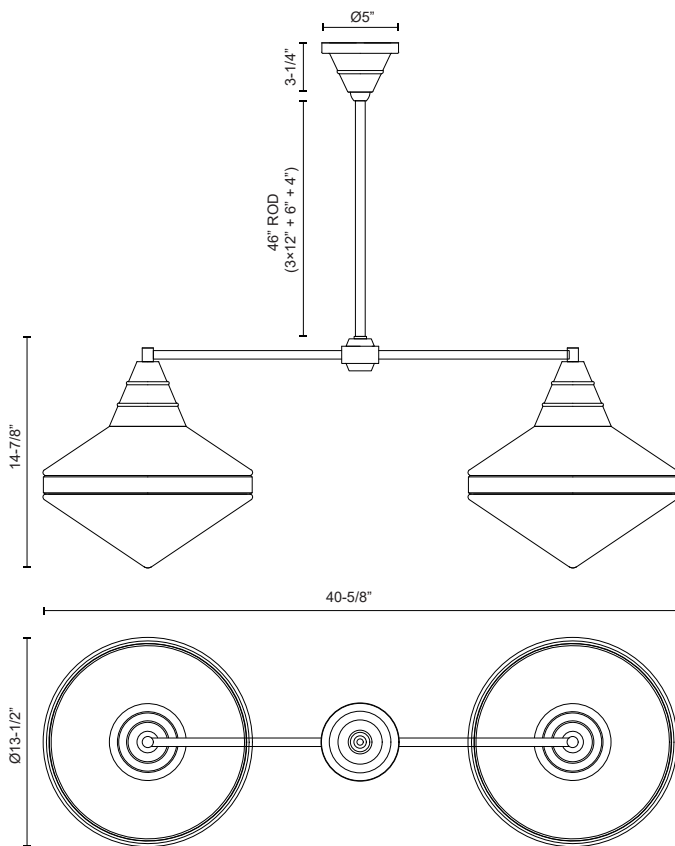

WILLARD LP348241

FIXTURE DIMENSIONS	L40-5/8" x W13-1/2" x H14-7/8"
LAMP TYPE	E26
MAX WATTAGE	60W
BULB QTY	2
BULBS INCLUDED	No
VOLTAGE	120V
GLASS DETAILS	Clear Prismatic Glass; Matte Opal Glass;
MATERIAL	Steel
ROD LENGTH	46" Max (3x12" + 1x6" + 1x4")
WIRE LENGTH	144"
MINIMUM HANG HEIGHT	24"
SLOPED CEILING ADAPTABLE	Yes, Up to 45 Degrees
ILLUMINATION DIRECTION	Down
LOCATION	Dry
CANOPY DIMENSIONS	D5" x H3-1/4"
BRAND	Alora

[D - Diameter, L - Length, W - Width, H - Height, E - Extension]

AVAILABLE FINISHES:

*For complete warranty terms, please visit: www.aloralighting.com/warranty

WWW.ALORALIGHTING.COM

© 2023 KUZCO LIGHTING. ALL RIGHTS RESERVED.