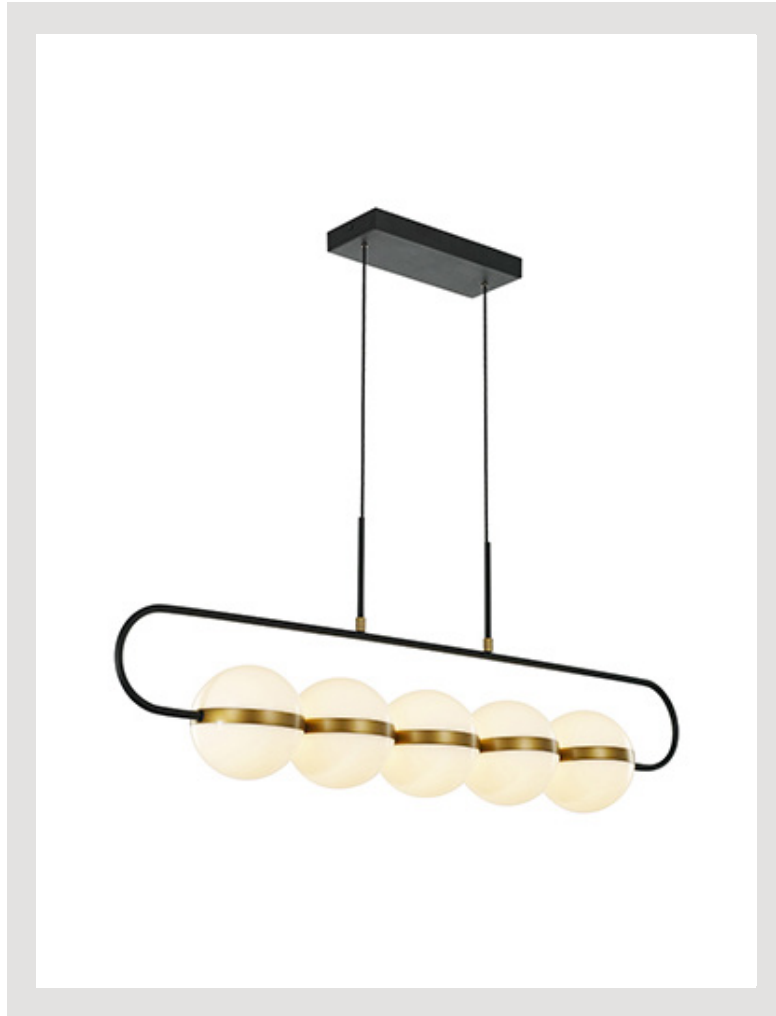

TAGLIATO

LP302005MBSG

AVAILABLE FINISHES:

FIXTURE DIMENSIONS	42.5" L x 6.3" W x 15.6" H
HEIGHT FROM CENTER	-
WEIGHT	10.1 LBS
GLASS	-
MATERIAL	-
CANOPY SIZE	12" L x 4.7" W x 1.4" H
LAMPING	LED - details below
VOLTAGE	120V
WIRE / CORD LENGTH	144"
CORD TYPE	Fabric covered black cords
MINIMUM HANG HEIGHT	17"
INSTALL OPTIONS	-
ADA COMPLIANT	-
CERTIFICATION	ETL
UPC	841387000159
PACKAGE SIZE	45.3" x 14.2" x 9.1"
PACKAGE WEIGHT	14.8 LBS

[D - Diameter, L - Length, W - Width, H - Height, E - Extension]

LED INFO

WATTAGE	51W
LUMENS	2430lm
COLOR TEMPERATURE	3000K
CRI	90
DIMMABLE	Yes

*For complete warranty terms, please visit:
www.aloralighting.com/warranty