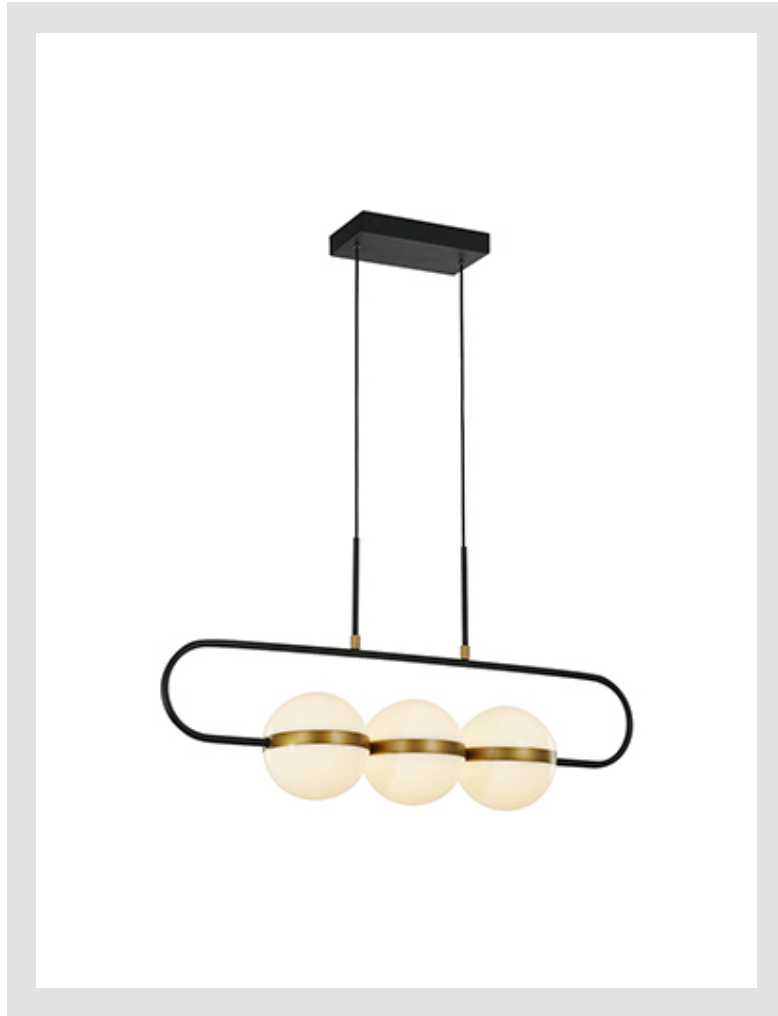

TAGLIATO

LP302003MBSG

FIXTURE DIMENSIONS	31.9" L x 6.3" W x 15.6" H
HEIGHT FROM CENTER	-
WEIGHT	6.8 LBS
GLASS	-
MATERIAL	-
CANOPY SIZE	9.1" L x 4.7" W x 1.4" H
LAMPING	LED - details below
VOLTAGE	120V
WIRE / CORD LENGTH	144"
CORD TYPE	Fabric covered black cords
MINIMUM HANG HEIGHT	17"
INSTALL OPTIONS	-
ADA COMPLIANT	-
CERTIFICATION	ETL
UPC	841387000142
PACKAGE SIZE	34.6" x 14.2" x 9.1"
PACKAGE WEIGHT	10.6 LBS

[D - Diameter, L - Length, W - Width, H - Height, E - Extension]

AVAILABLE FINISHES:

LED INFO

WATTAGE	30W
LUMENS	1400lm
COLOR TEMPERATURE	3000K
CRI	90
DIMMABLE	Yes

*For complete warranty terms, please visit:
www.aloralighting.com/warranty