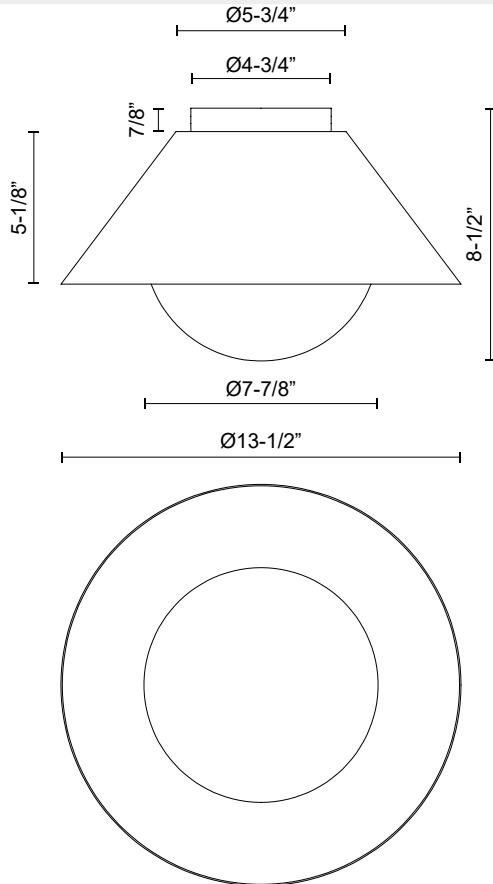

## REMY FM485214

FIXTURE DIMENSIONS	D13-1/2" x H8-1/2"
GLASS DETAILS	Matte Opal Glass
LAMP TYPE	E26
WATTAGE	1 x 60W
MAX WATTAGE	60W
BULB QTY	1
BULBS INCLUDED	No
VOLTAGE	120V
MATERIAL	Steel
LOCATION	Dry
CANOPY DIMENSIONS	D4-3/4" x H7/8"
BRAND	Alora Mood

[ D - Diameter, L - Length, W - Width, H - Height, E - Extension ]