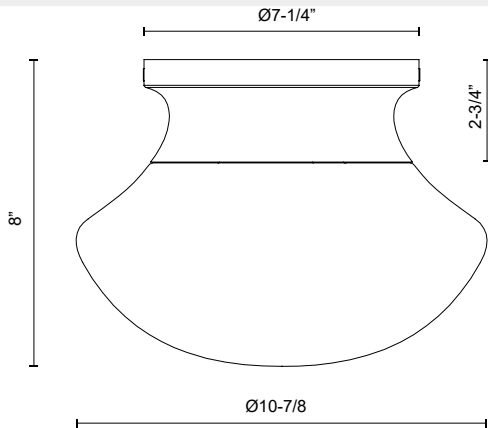

alora mood

P. 1.855.855.8926

CANADA: 19054 28TH Avenue Surrey - BC V3Z 6M3

USA: 3035 E. Lone Mountain Rd - Las Vegas, NV, 89081

MARCEL FM464012

FIXTURE DIMENSIONS	D10-7/8" x H8"
GLASS DETAILS	Clear Glass
LAMP TYPE	E26
WATTAGE	1 x 60W
MAX WATTAGE	60W
BULB QTY	1
BULBS INCLUDED	No
VOLTAGE	120V
MATERIAL	Steel
LOCATION	Dry
BRAND	Alora Mood

[D - Diameter, L - Length, W - Width, H - Height, E - Extension]

AVAILABLE FINISHES:

FM464012AG
Aged Gold

FM464012CH
Chrome

FM464012MB
Matte Black

*For complete warranty terms, please visit: www.aloralighting.com/warranty