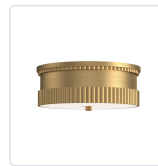

alora mood

P. 1.855.855.8926

CANADA: 19054 28TH Avenue Surrey - BC V3Z 6M3

USA: 3035 E. Lone Mountain Rd - Las Vegas, NV, 89081

RUE FM416114

FIXTURE DIMENSIONS	D14-1/4" x H5-1/8"
GLASS DETAILS	Glossy Opal Glass
LAMP TYPE	E26
WATTAGE	3 x 60W
MAX WATTAGE	60W
BULB QTY	3
BULBS INCLUDED	No
VOLTAGE	120V
MATERIAL	Steel
LOCATION	Dry
BRAND	Alora Mood

[D - Diameter, L - Length, W - Width, H - Height, E - Extension]

AVAILABLE FINISHES:

FM416114BG
Brushed Gold

FM416114MBBG
Matte
Black/Brushed
Gold

FM416114WB
Warm Bronze

*For complete warranty terms, please visit: www.aloralighting.com/warranty