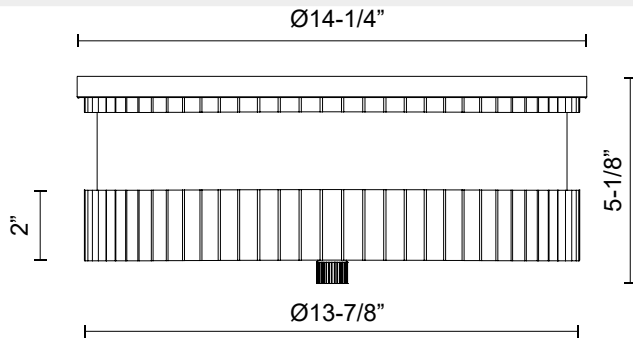

alora mood

P. 1.855.855.8926

CANADA: 19054 28TH Avenue Surrey - BC V3Z 6M3

USA: 3035 E. Lone Mountain Rd - Las Vegas, NV, 89081

RUE FM416114

FIXTURE DIMENSIONS	D14-1/4" x H5-1/8"
GLASS DETAILS	Glossy Opal Glass
LAMP TYPE	E26
WATTAGE	3 x 60W
MAX WATTAGE	60W
BULB QTY	3
BULBS INCLUDED	No
VOLTAGE	120V
MATERIAL	Steel
LOCATION	Dry
BRAND	Alora Mood

[D - Diameter, L - Length, W - Width, H - Height, E - Extension]

AVAILABLE FINISHES:

FM416114BG
Brushed Gold

FM416114MBBG
Matte
Black/Brushed
Gold

FM416114WB
Warm Bronze

*For complete warranty terms, please visit: www.aloralighting.com/warranty