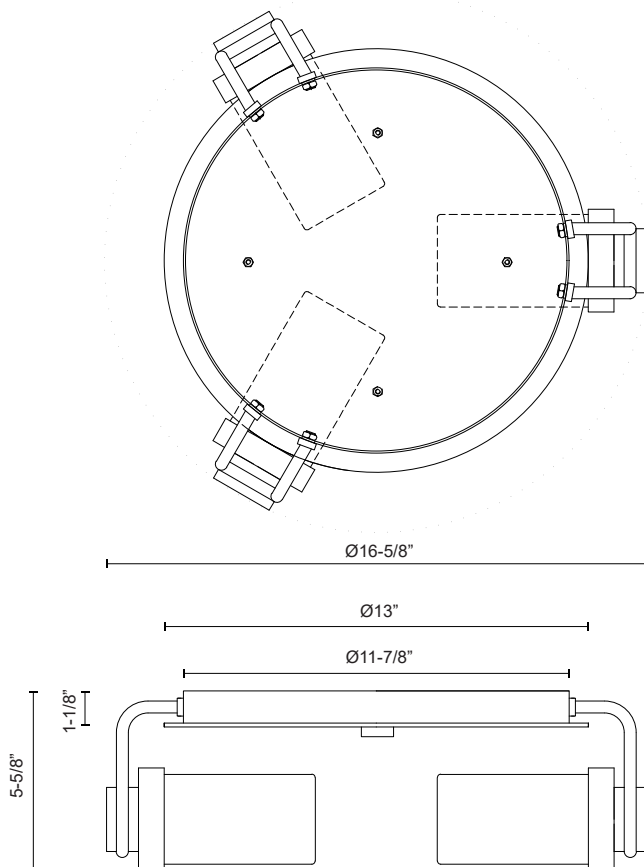

WYNWOOD FM355317

FIXTURE DIMENSIONS	D16-5/8" x H5-5/8"
LAMP TYPE	E12
MAX WATTAGE	60W
BULB QTY	3
BULBS INCLUDED	No
VOLTAGE	120V
GLASS DETAILS	Glossy Opal Glass
MATERIAL	Steel
ILLUMINATION DIRECTION	Down
INSTALL OPTIONS	Ceiling Only
LOCATION	Dry
CANOPY DIMENSIONS	D13" x H1-1/8"
BRAND	Alora

[D - Diameter, L - Length, W - Width, H - Height, E - Extension]

AVAILABLE FINISHES:

FM355317UBGO
Urban
Bronze/Glossy
Opal

FM355317VBGO
Vintage
Brass/Glossy Opal

*For complete warranty terms, please visit: www.aloralighting.com/warranty