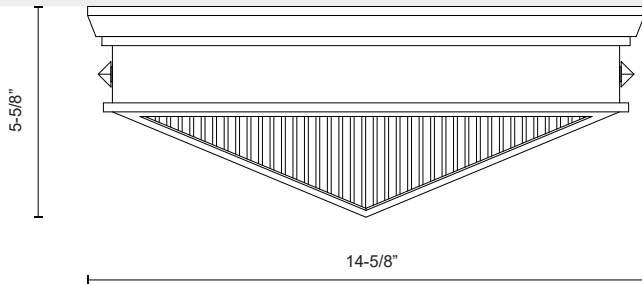

CAIRO FM332615

FIXTURE DIMENSIONS	L14-5/8" x W14-5/8" x H5-5/8"
LAMP TYPE	E26
MAX WATTAGE	60W
BULB QTY	2
BULBS INCLUDED	No
VOLTAGE	120V
GLASS DETAILS	Clear Ribbed Glass
MATERIAL	Steel
ILLUMINATION DIRECTION	Down
INSTALL OPTIONS	Ceiling Only
LOCATION	Dry
BRAND	Alora

[D - Diameter, L - Length, W - Width, H - Height, E - Extension]

AVAILABLE FINISHES:

*For complete warranty terms, please visit: www.aloralighting.com/warranty

WWW.ALORALIGHTING.COM

© 2023 KUZCO LIGHTING. ALL RIGHTS RESERVED.