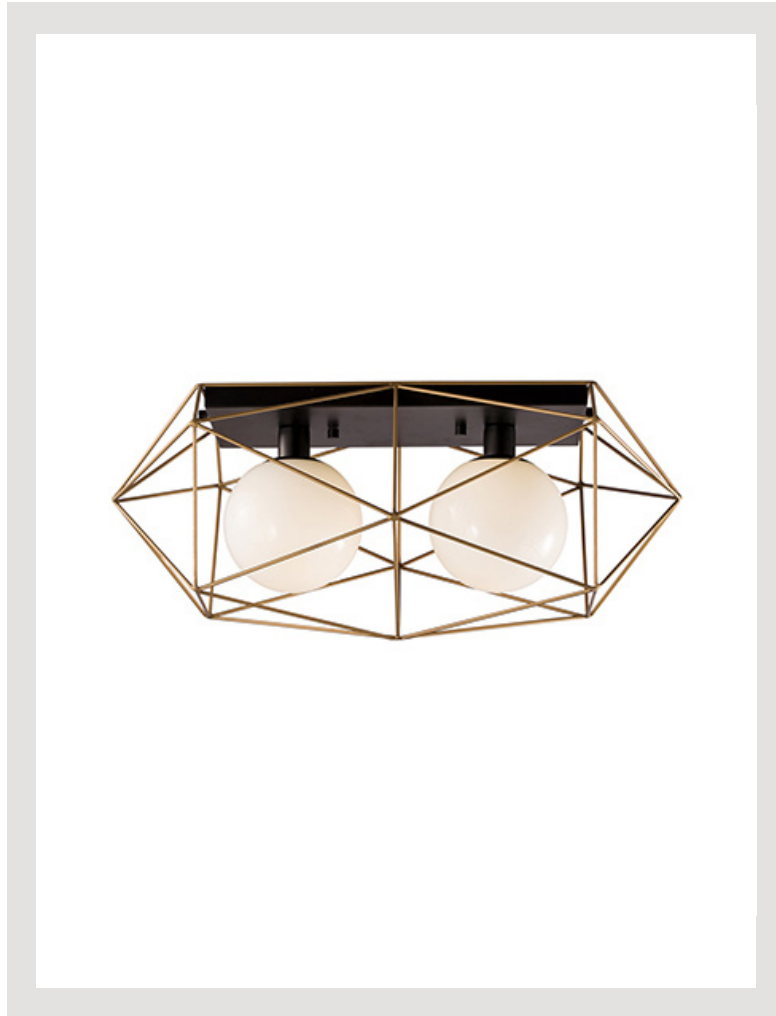

NECTO

FM303202CBRG

FIXTURE DIMENSIONS	24.3" L x 12.3" W x 10.5" H
HEIGHT FROM CENTER	12.1"
WEIGHT	7.3 LBS
GLASS	-
MATERIAL	-
CANOPY SIZE	15.8" L x 7.1" x 1" H
LAMPING	2 x 40W, E12
VOLTAGE	120V
WIRE / CORD LENGTH	-
CORD TYPE	-
MINIMUM HANG HEIGHT	-
INSTALL OPTIONS	Ceiling or Wall mountable
ADA COMPLIANT	-
CERTIFICATION	UL
UPC	841387001965
PACKAGE SIZE	27.6" x 13.8" x 13.8"
PACKAGE WEIGHT	9.1 LBS

[D - Diameter, L - Length, W - Width, H - Height, E - Extension]

AVAILABLE FINISHES:

*For complete warranty terms, please visit:
www.aloralighting.com/warranty