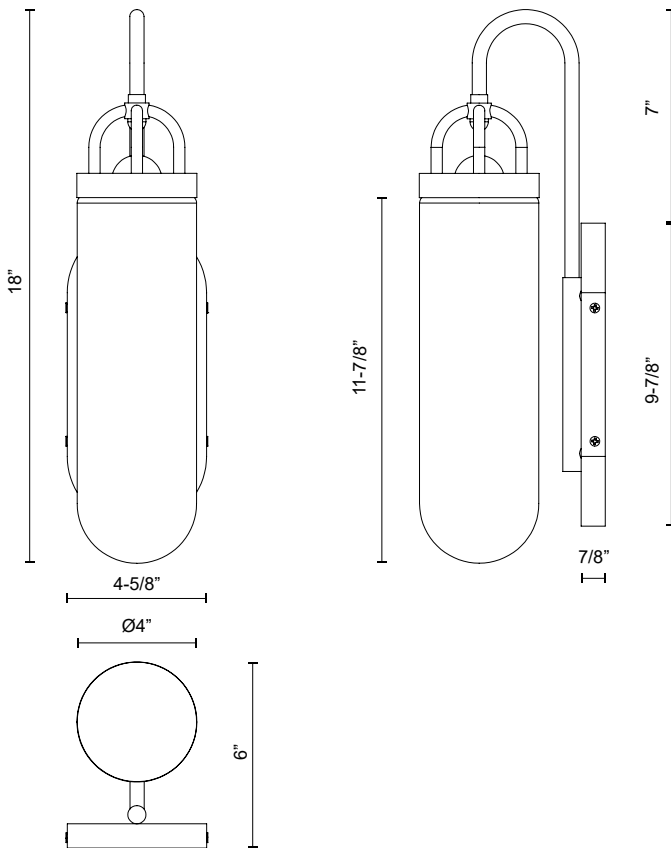

alora mood

P. 1.855.855.8926

CANADA: 19054 28TH Avenue Surrey - BC V3Z 6M3

USA: 3035 E. Lone Mountain Rd - Las Vegas, NV, 89081

LANCASTER EW461101

FIXTURE DIMENSIONS	W4-5/8" x H18" x E6-1/8"
GLASS DETAILS	Clear Bubble Glass
HEIGHT FROM CENTER	11-7/8"
EXTENSION	6-1/8"
LAMP TYPE	E26
WATTAGE	1 x 60W
MAX WATTAGE	60W
BULB QTY	1
BULBS INCLUDED	No
VOLTAGE	120V
MATERIAL	Aluminum
INSTALL OPTIONS	Up or Down
LOCATION	Wet
CANOPY DIMENSIONS	W4-5/8" x H9-7/8" x E7/8"
BRAND	Alora Mood

[D - Diameter, L - Length, W - Width, H - Height, E - Extension]

AVAILABLE FINISHES:

EW461101BKCB
Clear Bubble
Glass/Textured
Black

*For complete warranty terms, please visit: www.aloralighting.com/warranty