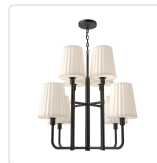

AVAILABLE FINISHES:

CH628830MBOP

*For complete warranty terms, please visit: www.aloralighting.com/warranty