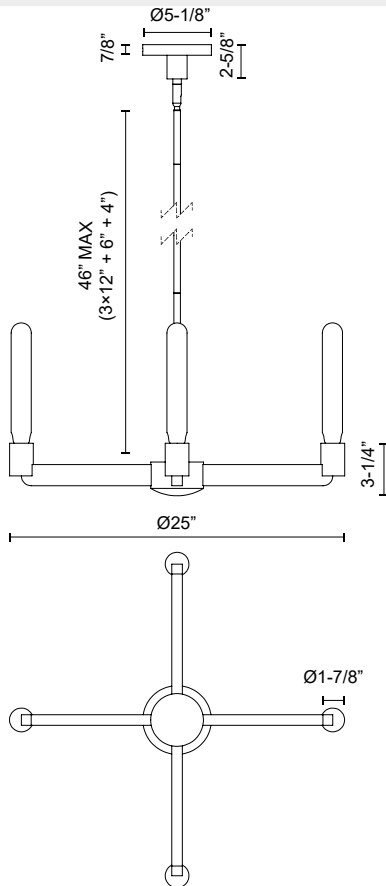

alora mood

P. 1.855.855.8926

CANADA: 19054 28TH Avenue Surrey - BC V3Z 6M3

USA: 3035 E. Lone Mountain Rd - Las Vegas, NV, 89081

CLAIRE CH607225

FIXTURE DIMENSIONS	D25" x H4"
LAMP TYPE	E26
WATTAGE	4 x 60W
MAX WATTAGE	60W
BULB QTY	4
BULBS INCLUDED	No
VOLTAGE	120V
MATERIAL	Steel
ROD LENGTH	46" Max (3x12" + 1x6" + 1x4")
MINIMUM HANG HEIGHT	12"
SLOPED CEILING ADAPTABLE	Yes, Up to 45 Degrees
LOCATION	Dry
CANOPY DIMENSIONS	D5-1/8" x H2-5/8"
BRAND	Alora Mood

[D - Diameter, L - Length, W - Width, H - Height, E - Extension]

AVAILABLE FINISHES:

CH607225MB
Matte Black

CH607225AG
Aged Gold

*For complete warranty terms, please visit: www.aloralighting.com/warranty

WWW.ALORAMOOD.COM