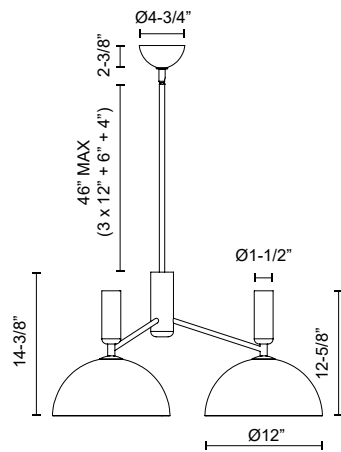

alora mood

P. 1.855.855.8926

CANADA: 102-19028 27th Ave. - Surrey, BC V3Z 5T1

USA: 3035 E. Lone Mountain Rd - Las Vegas, NV, 89081

JUDE CH563335MBCL

FIXTURE DIMENSIONS	D38-1/8" x H14-1/8"
LAMP TYPE	E26
MAX WATTAGE	60W
BULB QTY	3
BULBS INCLUDED	No
RECOMMENDED BULB TYPE	A19
VOLTAGE	120V
GLASS DETAILS	Clear Glass
MATERIAL	Glass; Steel;
ROD LENGTH	46" Max (3x12" + 1x6" + 1x4")
DIAMETER OF ROD	1/2"
WIRE LENGTH	60"
MINIMUM HANG HEIGHT	24"
SLOPED CEILING ADAPTABLE	Yes, Up to 90 Degrees
LOCATION	Dry
BARCODE	UPC 69175907781
CANOPY DIMENSIONS	D4-3/4" x H2-3/8"
FINISH OPTION(S)	Clear Glass; Matte Black;
BRAND	Alora Mood

[D - Diameter, L - Length, W - Width, H - Height, E - Extension]

AVAILABLE FINISHES:

CH563335MBCL

*For complete warranty terms, please visit: www.aloralighting.com/warranty