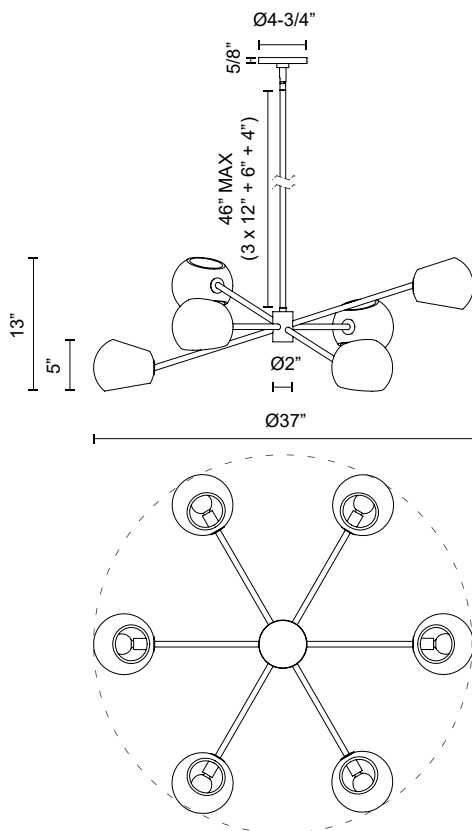

alora mood

P. 1.855.855.8926

CANADA: 102-19028 27th Ave. - Surrey, BC V3Z 5T1

USA: 3035 E. Lone Mountain Rd - Las Vegas, NV, 89081

WILLOW CH548637MBOP

FIXTURE DIMENSIONS	D37" x H13"
LAMP TYPE	E12
MAX WATTAGE	60W
BULB QTY	6
BULBS INCLUDED	No
RECOMMENDED BULB TYPE	G12.5
VOLTAGE	120V
GLASS DETAILS	Opal Glass
MATERIAL	Glass; Steel;
ROD LENGTH	46" Max (3x12" + 1x6" + 1x4")
DIAMETER OF ROD	5/8"
WIRE LENGTH	60"
MINIMUM HANG HEIGHT	18"
SLOPED CEILING ADAPTABLE	Yes, Up to 90 Degrees
LOCATION	Dry
BARCODE	UPC 69175907528
CANOPY DIMENSIONS	D4-3/4" x H5/8"
FINISH OPTION(S)	Opal Matte Glass; Matte Black;
BRAND	Alora Mood

[D - Diameter, L - Length, W - Width, H - Height, E - Extension]

AVAILABLE FINISHES:

CH548637MBOP

*For complete warranty terms, please visit: www.aloralighting.com/warranty