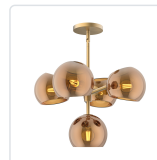

alora mood

P. 1.855.855.8926

CANADA: 102-19028 27th Ave. - Surrey, BC V3Z 5T1

USA: 3035 E. Lone Mountain Rd - Las Vegas, NV, 89081

WILLOW CH548518BGCP

FIXTURE DIMENSIONS	D18" x H11-5/8"
LAMP TYPE	E12
MAX WATTAGE	60W
BULB QTY	5
BULBS INCLUDED	No
RECOMMENDED BULB TYPE	G12.5
VOLTAGE	120V
GLASS DETAILS	Copper Glass
MATERIAL	Glass; Steel;
ROD LENGTH	46" Max (3x12" + 1x6" + 1x4")
DIAMETER OF ROD	5/8"
WIRE LENGTH	60"
MINIMUM HANG HEIGHT	12-3/4"
SLOPED CEILING ADAPTABLE	Yes, Up to 90 Degrees
LOCATION	Dry
BARCODE	UPC 69175907515
CANOPY DIMENSIONS	D4-3/4" x H5/8"
FINISH OPTION(S)	Brushed Gold; Copper Glass;
BRAND	Alora Mood

[D - Diameter, L - Length, W - Width, H - Height, E - Extension]

AVAILABLE FINISHES:

CH548518BGCP

*For complete warranty terms, please visit: www.aloralighting.com/warranty